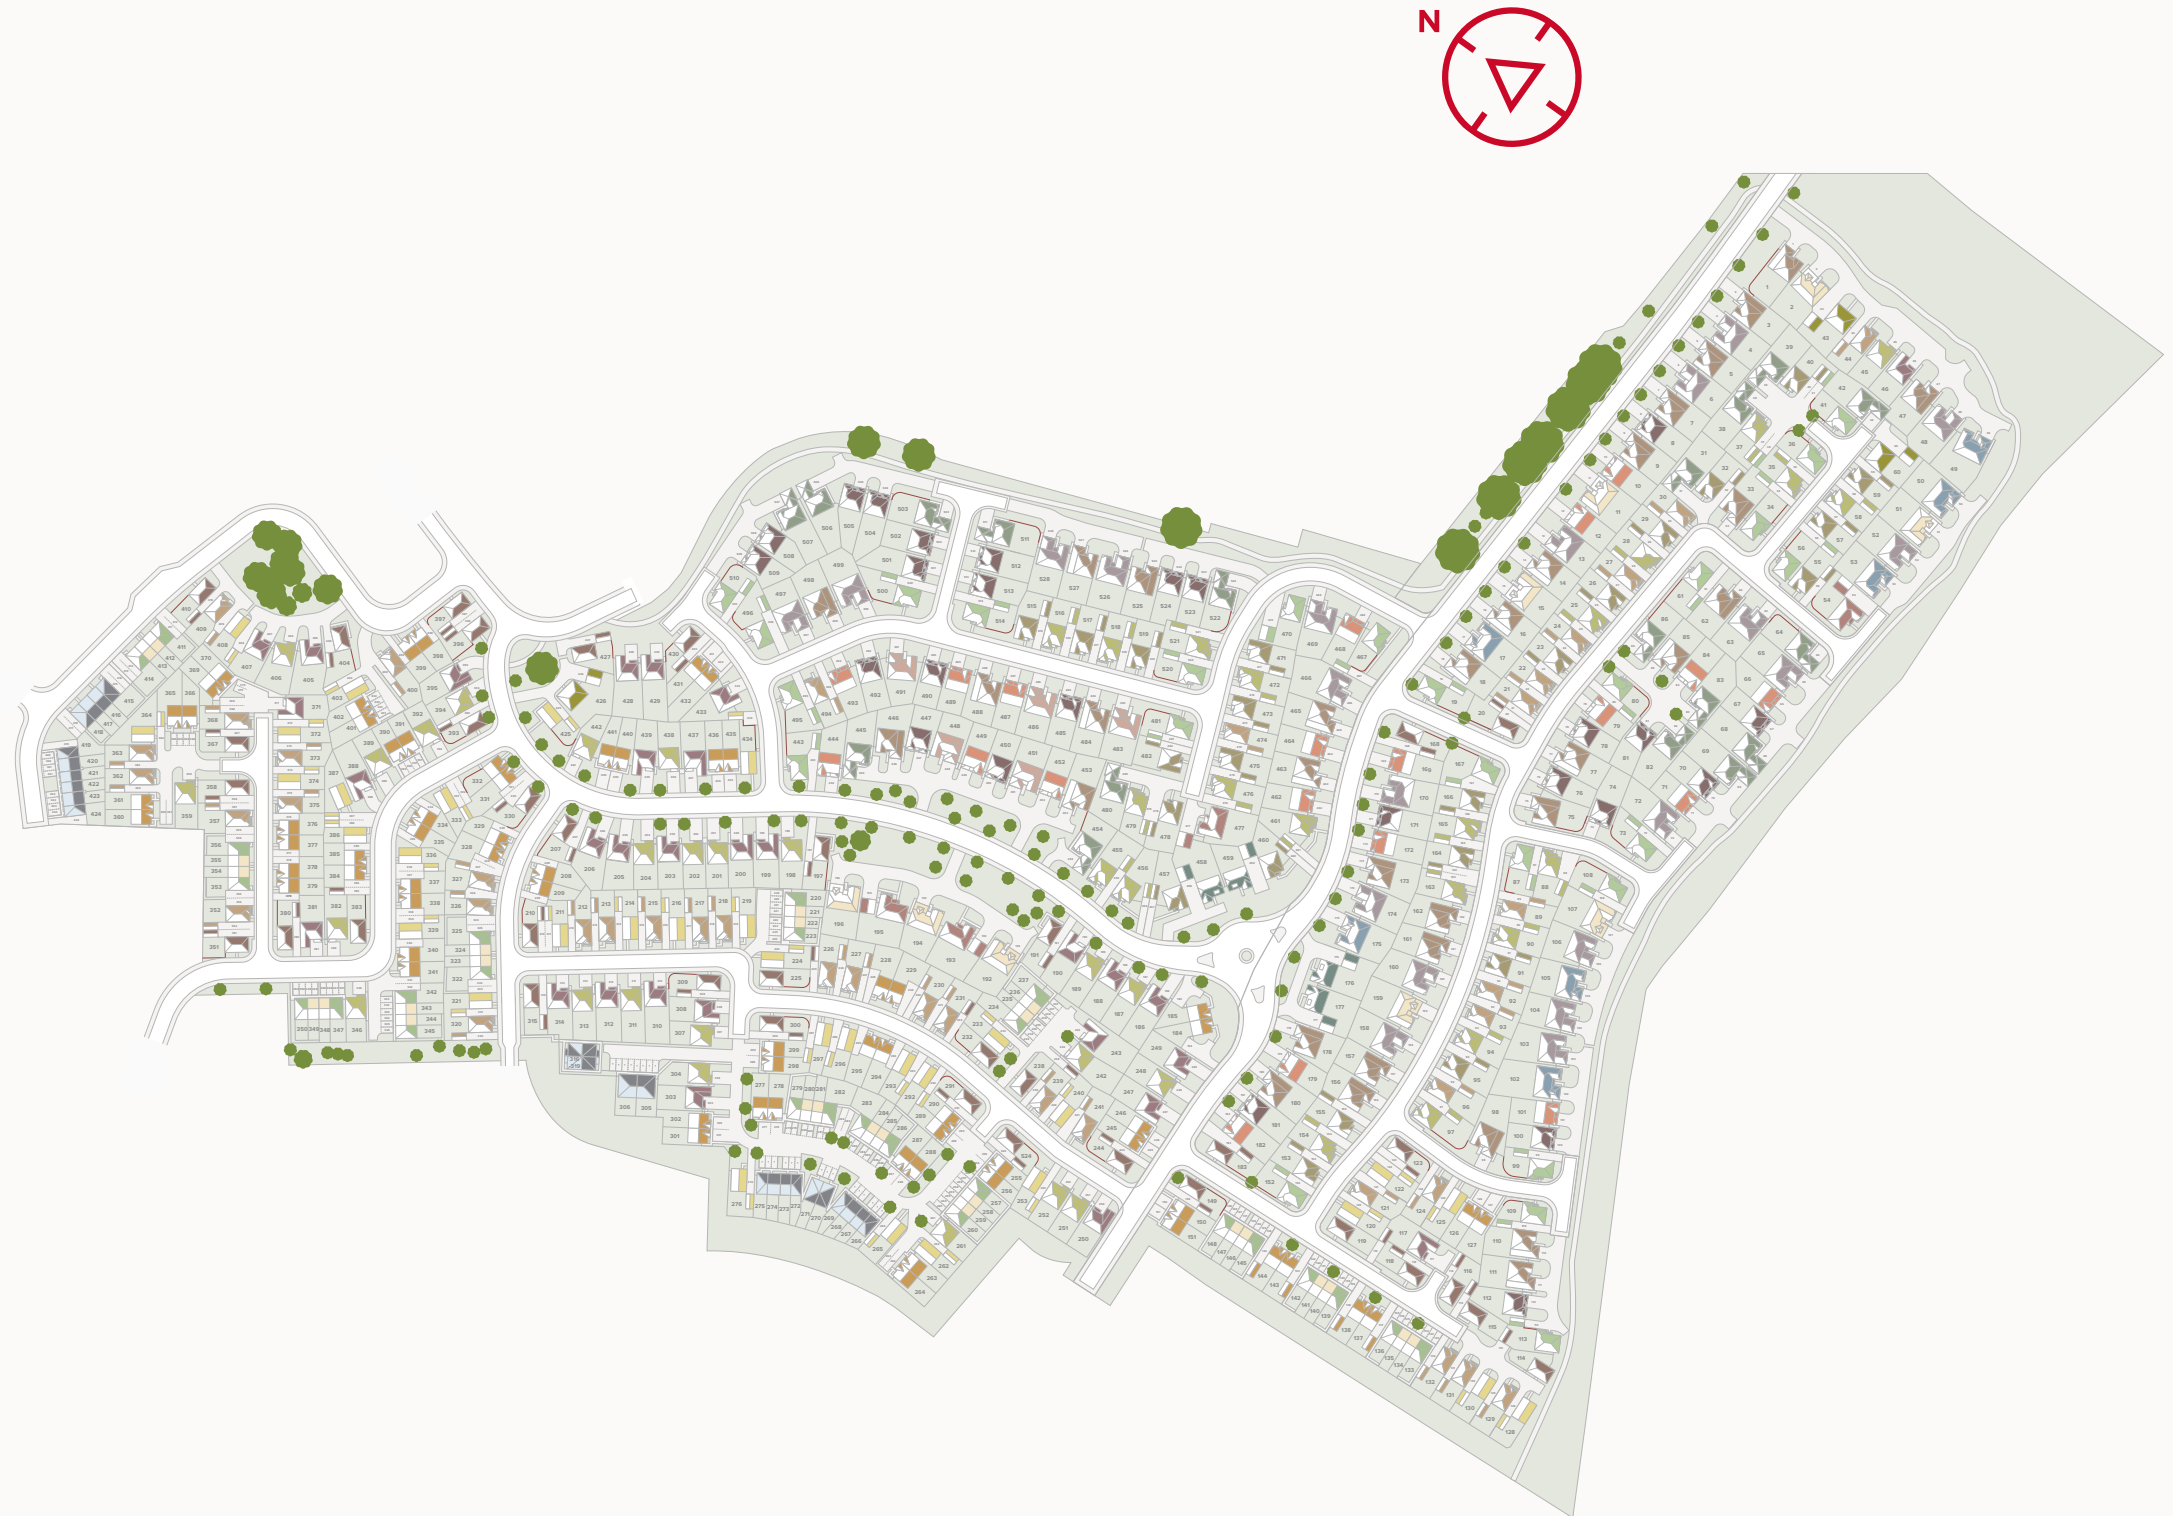

EXPLORE NEWTON GARDEN VILLAGE

KEY

 BUXTON 2 BEDROOM HOME	 MARLOW 4 BEDROOM HOME
 BAKEWELL 3 BEDROOM HOME	 WELWYN 4 BEDROOM HOME
 LEAMINGTON Q 3 BEDROOM HOME	 SHREWSBURY 4 BEDROOM HOME
 LETCHWORTH 3 BEDROOM HOME	 SHAFTESBURY 4 BEDROOM HOME
 WARWICK 3 BEDROOM HOME	 HENLEY 4 BEDROOM HOME
 AMBERLEY 3 BEDROOM HOME	 MARLBOROUGH 5 BEDROOM HOME
 OXFORD Q 3 BEDROOM HOME	 BALMORAL 4 BEDROOM HOME
 STRATFORD 4 BEDROOM HOME	 RICHMOND 4 BEDROOM HOME
 CAMBRIDGE 4 BEDROOM HOME	 SHAFTESBURY 4 BEDROOM HOME
 CANTERBURY 4 BEDROOM HOME	 SUNNINGDALE 4 BEDROOM HOME
 HARROGATE 4 BEDROOM HOME	 HIGHGATE 5 5 BEDROOM HOME
 OXFORD 4 BEDROOM HOME	 AFFORDABLE HOUSING

This plan is indicative and is intended for guidance only and does not form part of any contract or agreement, nor does it show ownership boundaries, easements or wayleaves and is subject to change. For specific details, other than general site layout, please liaise directly with our Sales Consultant.