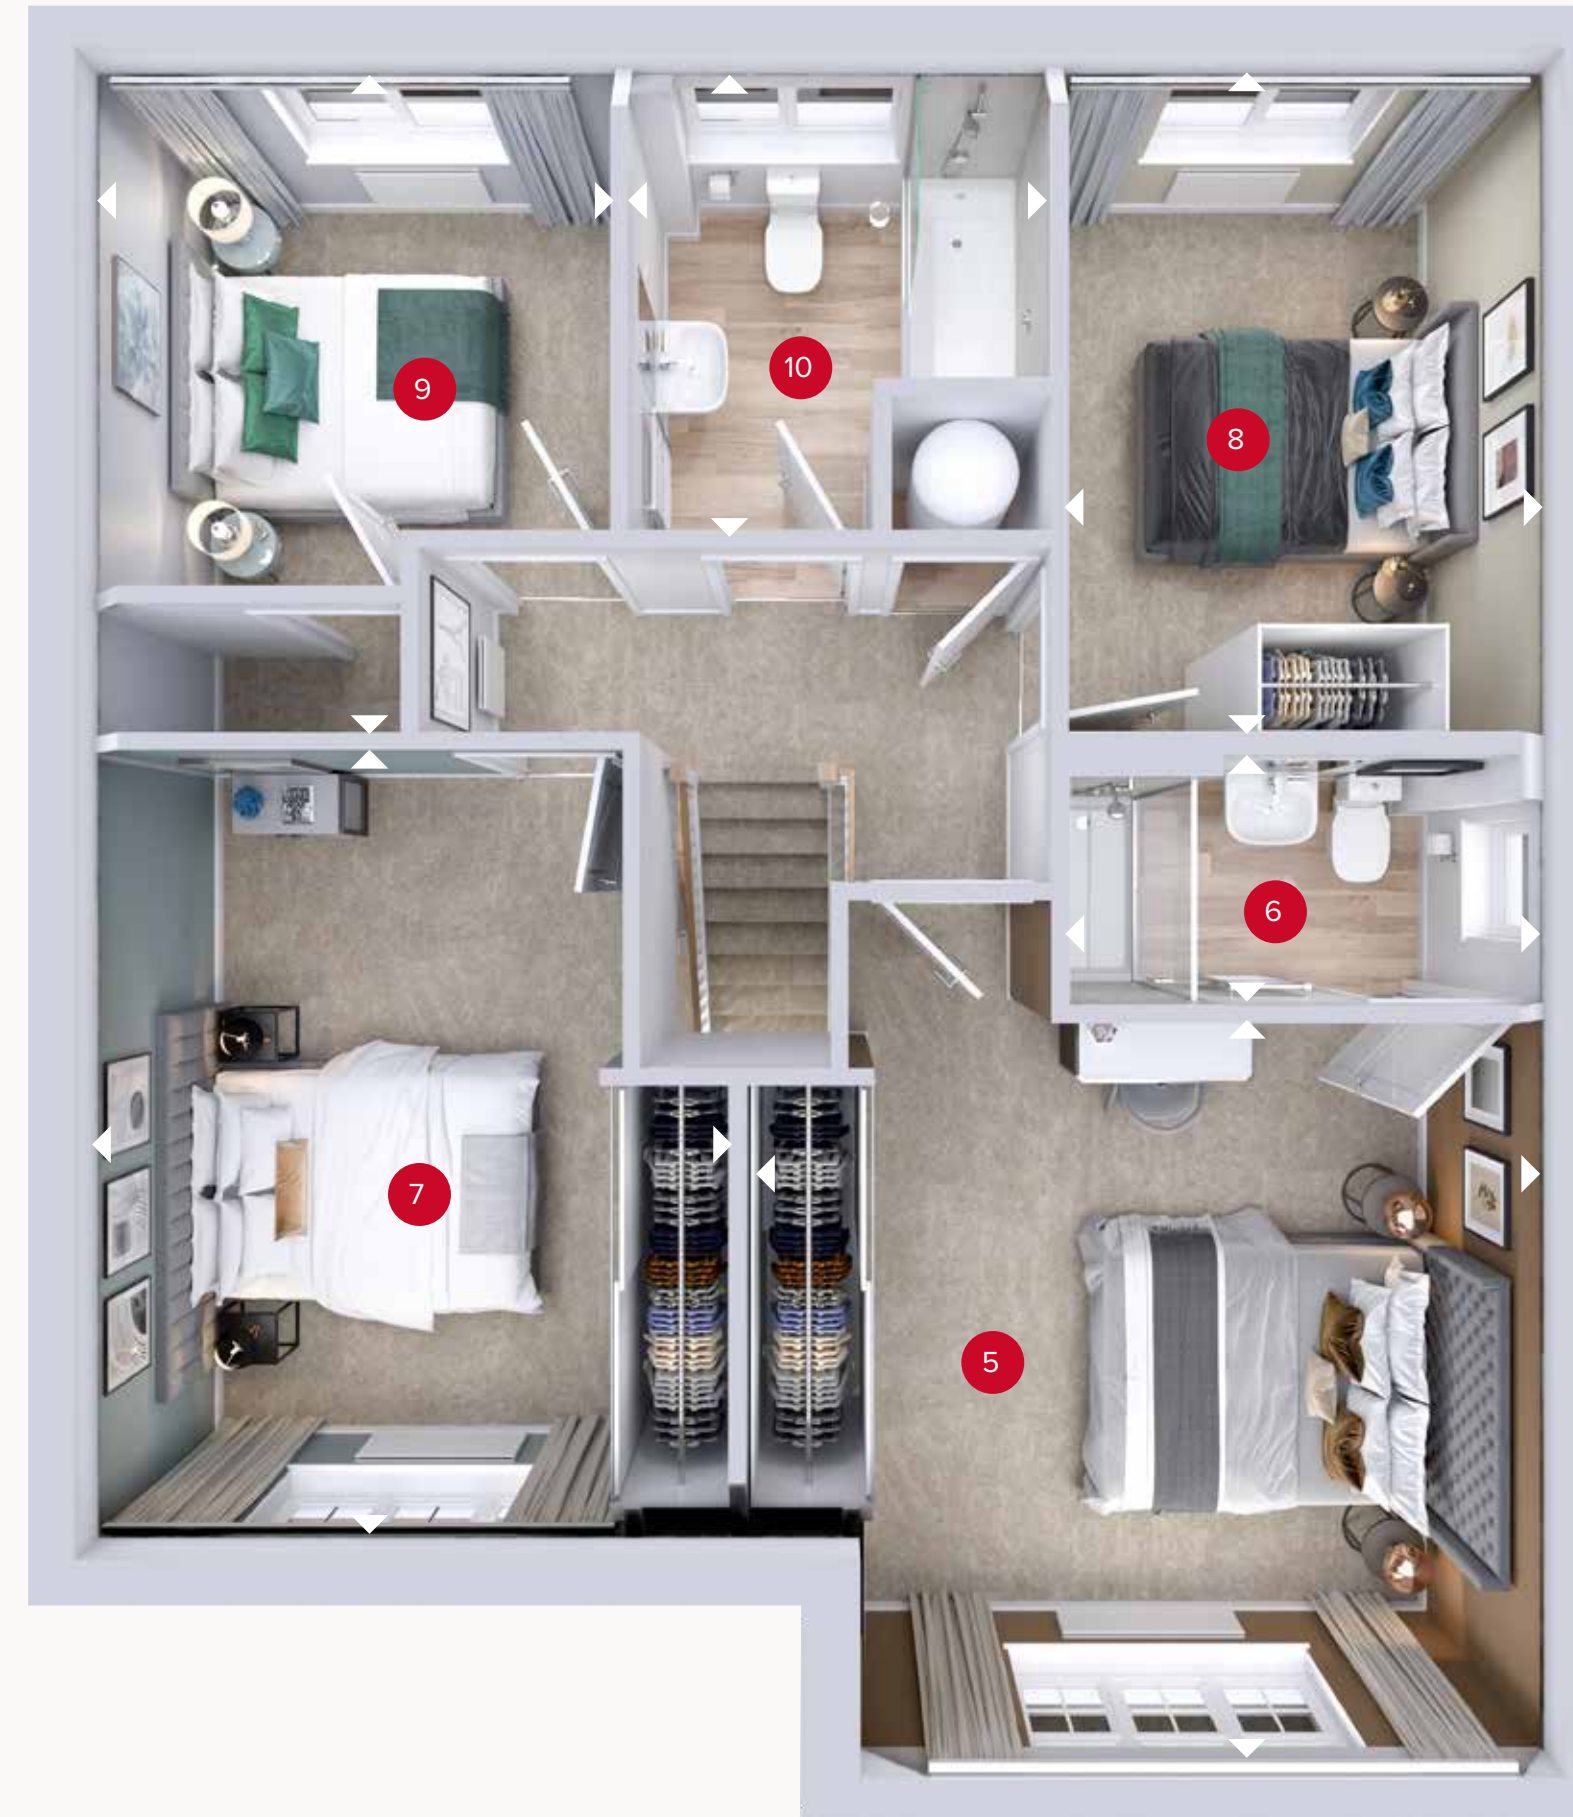

HERITAGE

- REDROW -

THE CAMBRIDGE

FOUR BEDROOM DETACHED HOME

 **REDROW**

GROUND FLOOR

FIRST FLOOR

THE CAMBRIDGE

GROUND FLOOR

1	Kitchen/Dining/ Family	25'0" x 12'8"	7.62 x 3.87 m
2	Lounge	16'3" x 11'8"	4.95 x 3.57 m
3	Utility	6'1" x 5'11"	1.85 x 1.80 m
4	Cloaks	6'6" x 5'11"	1.99 x 1.80 m

FIRST FLOOR

5	Bedroom 1	13'8" x 12'11"	4.16 x 3.94 m
6	En-suite	8'2" x 4'3"	2.49 x 1.30 m
7	Bedroom 2	13'8" x 11'0"	4.17 x 3.36 m
8	Bedroom 3	11'7" x 8'2"	3.52 x 2.49 m
9	Bedroom 4	11'9" x 9'1"	3.58 x 2.76 m
10	Bathroom	8'4" x 7'2"	2.53 x 2.19 m