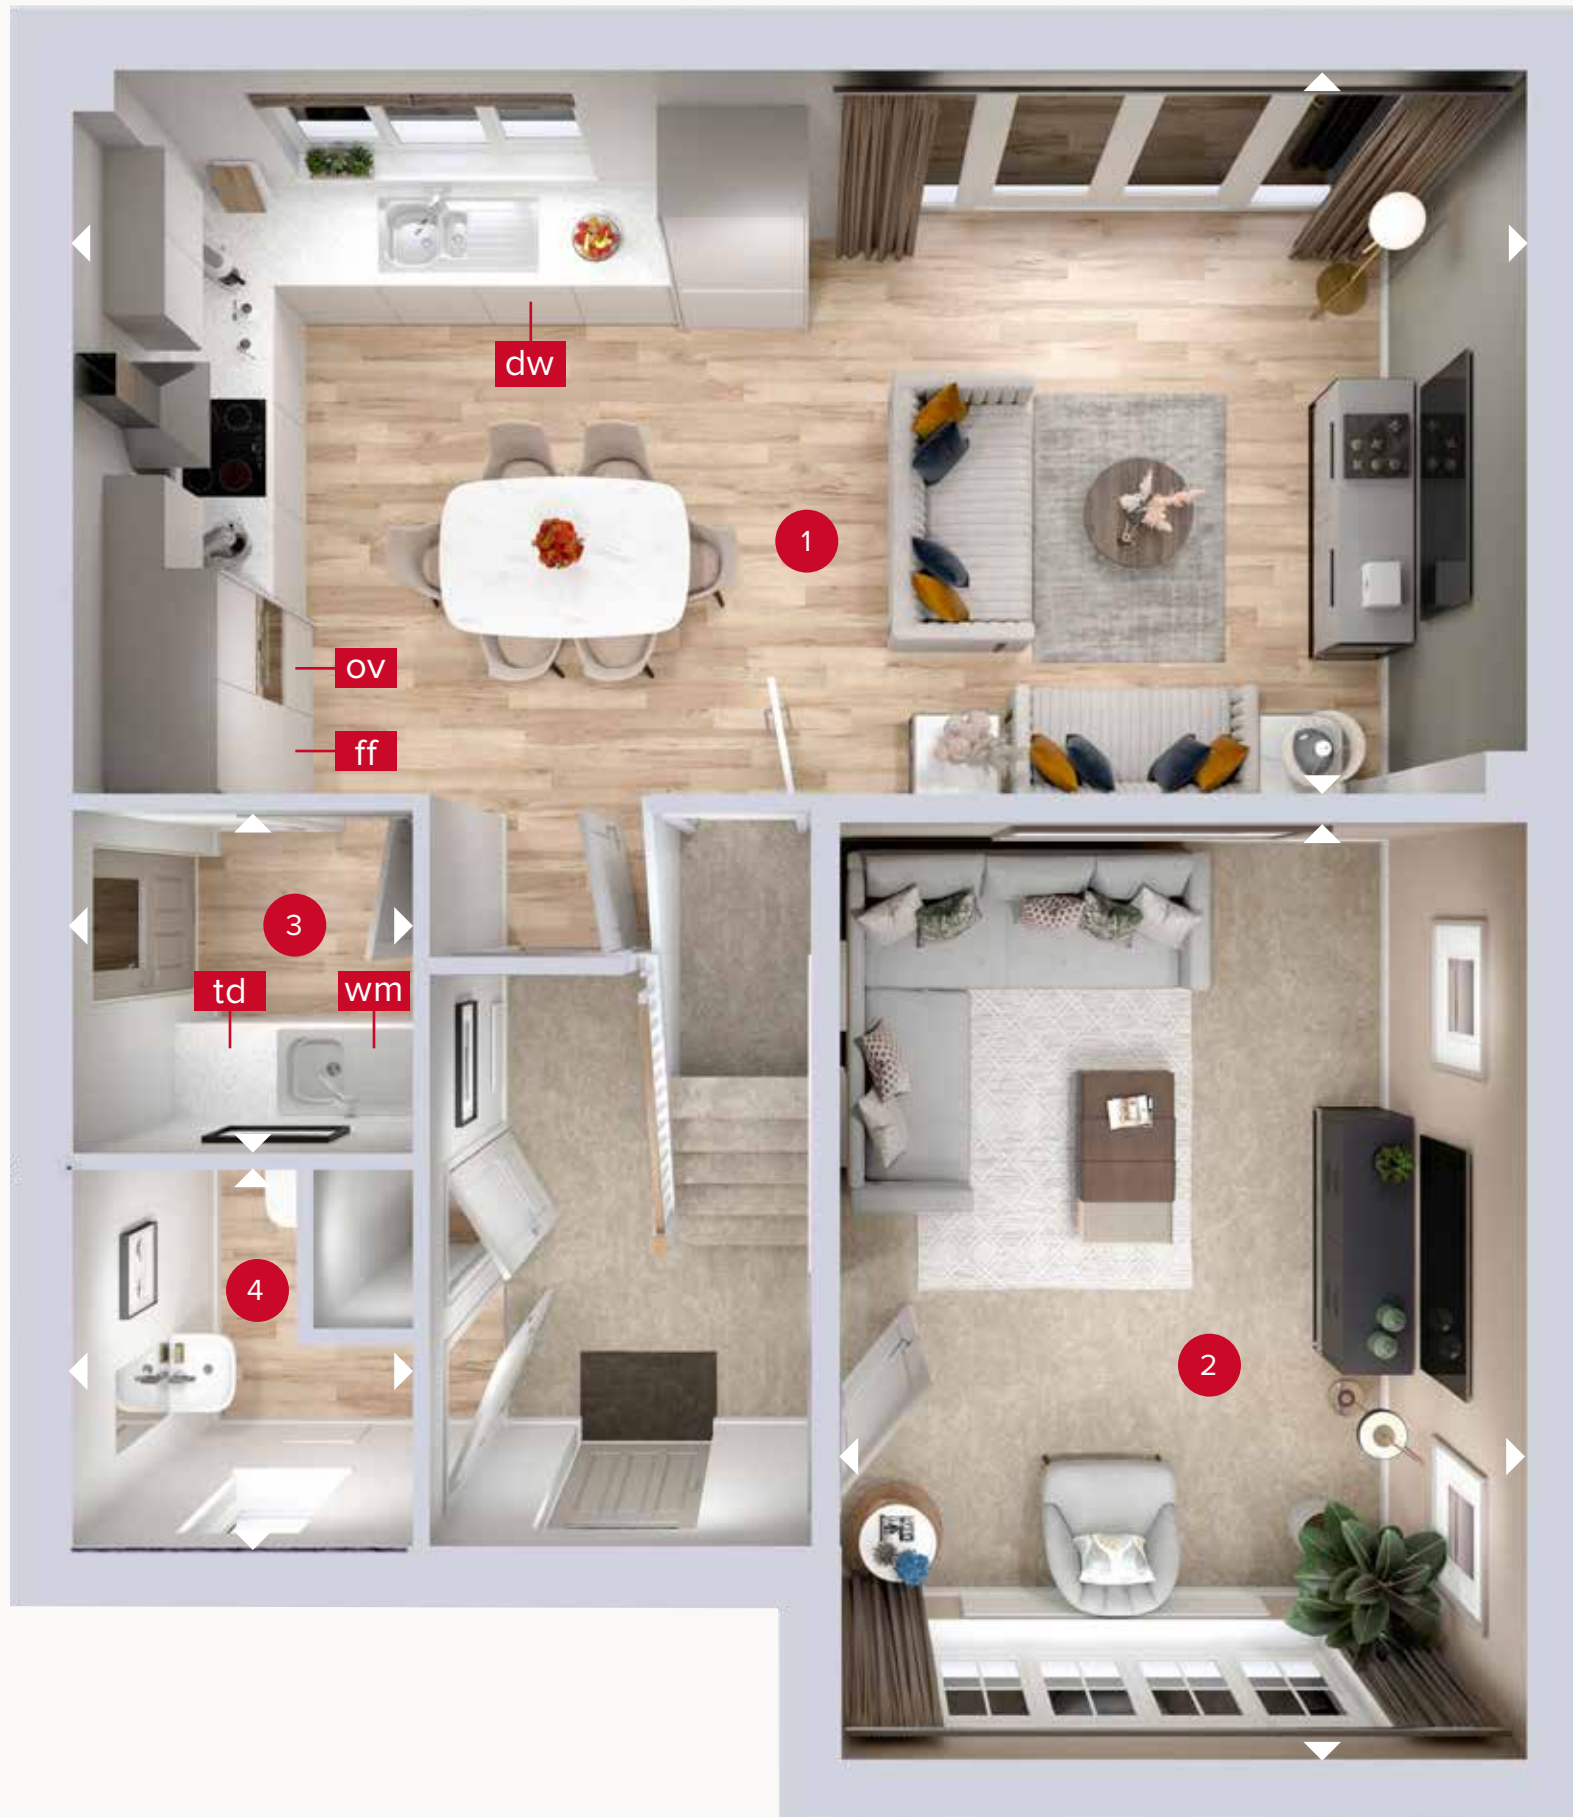

HERITAGE

- REDROW -

THE CAMBRIDGE

FOUR BEDROOM DETACHED HOME

 **REDROW**

GROUND FLOOR

FIRST FLOOR

THE CAMBRIDGE

GROUND FLOOR

1	Kitchen/Dining/ Family	25'0" x 12'8"	7.62 x 3.87 m
2	Lounge	16'3" x 11'8"	4.95 x 3.57 m
3	Utility	6'1" x 5'11"	1.85 x 1.80 m
4	Cloaks	6'6" x 5'11"	1.99 x 1.80 m

FIRST FLOOR

5	Bedroom 1	13'8" x 12'11"	4.16 x 3.94 m
6	En-suite	8'2" x 4'3"	2.49 x 1.30 m
7	Bedroom 2	13'8" x 11'0"	4.17 x 3.36 m
8	Bedroom 3	11'7" x 8'2"	3.52 x 2.49 m
9	Bedroom 4	11'9" x 9'1"	3.58 x 2.76 m
10	Bathroom	8'4" x 7'2"	2.53 x 2.19 m