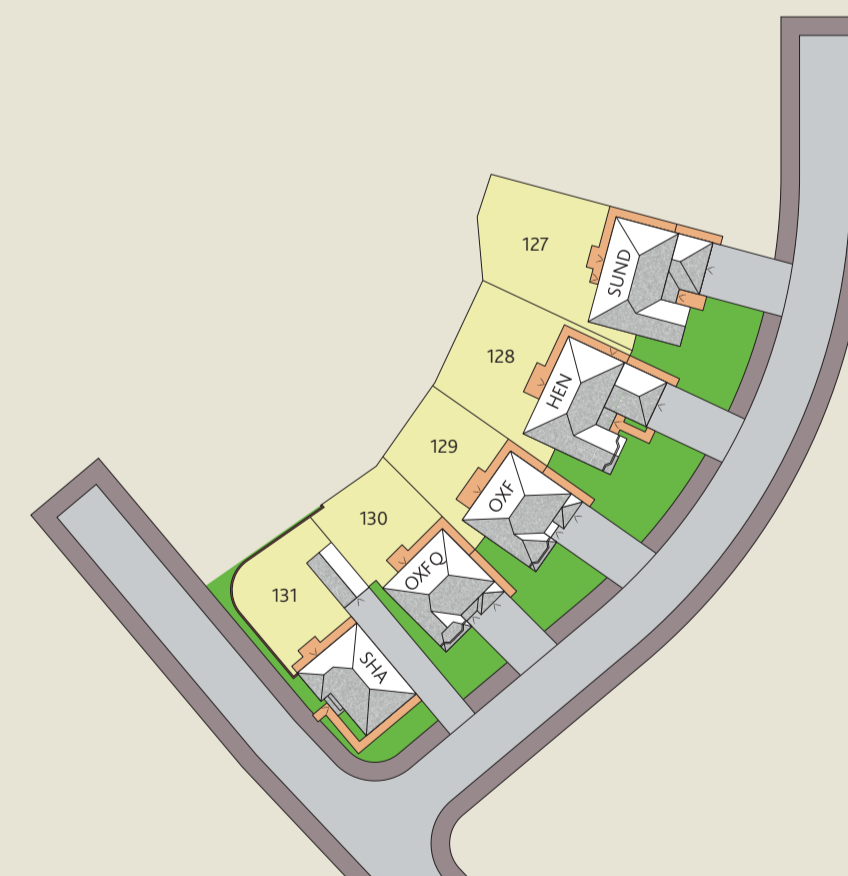

ROMAN GREEN

PHASE 3 | CHESTER

EXISTING PHASE

EXISTING PHASE

- AVAILABLE
- RESERVED
- EXCHANGED
- COMPLETED
- SHOW HOMES

This plan is indicative and is intended for guidance only and does not form part of any contract or agreement, nor does it show ownership boundaries, easements or wayleaves. For specific details, other than general site layout, please liaise directly with our site Sales Consultant.

KEY

OXFORD Lifestyle 3 Bedroom home	LEAMINGTON Lifestyle 3 Bedroom home	OXFORD 4 Bedroom home	CAMBRIDGE 4 Bedroom home	SHAFTESBURY 4 Bedroom home	
CANTERBURY 4 Bedroom home	SUNNINGDALE 4 Bedroom home	HENLEY 4 Bedroom home	BALMORAL 4 Bedroom home	RICHMOND 4 Bedroom home	AFFORDABLE HOUSING