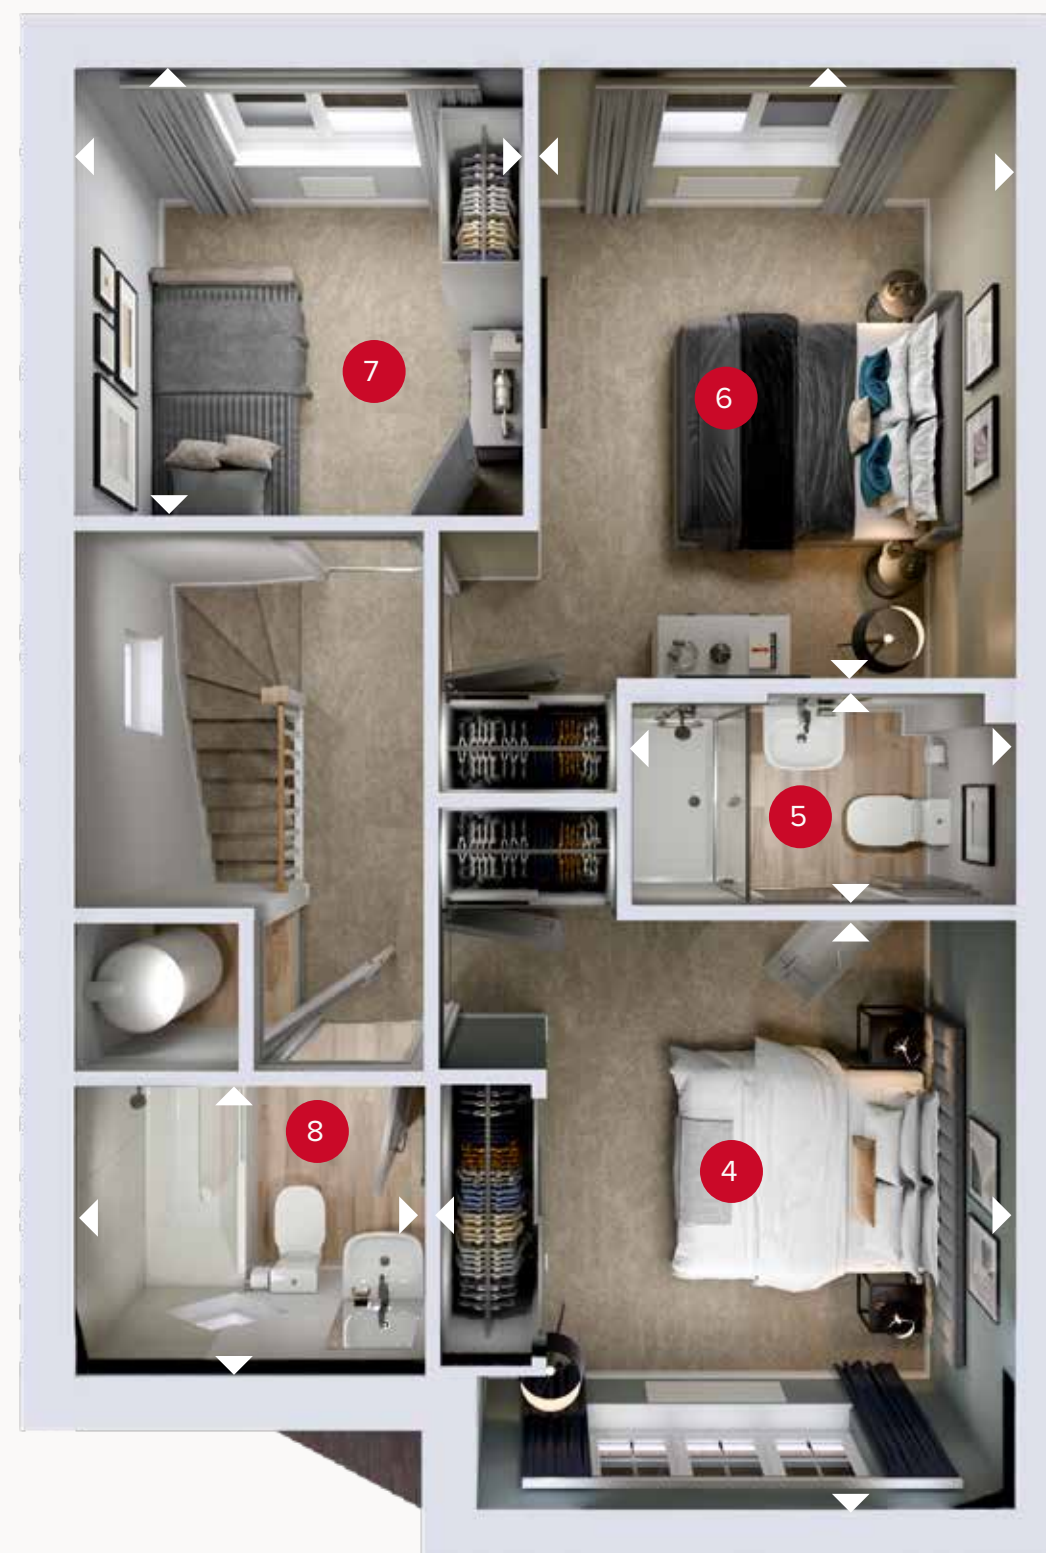

HERITAGE

- REDROW -

THE LETCHWORTH

THREE BEDROOM DETACHED HOME

 **REDROW**

HERITAGE

- REDROW -

THE LETCHWORTH

THREE BEDROOM DETACHED HOME

 **REDROW**

GROUND FLOOR

FIRST FLOOR

THE LETCHWORTH

GROUND FLOOR

1	Kitchen/Dining	18'1" x 11'5"	5.50 x 3.48 m
2	Lounge	16'1" x 11'0"	4.89 x 3.35 m
3	Cloaks	6'4" x 2'1"	1.94 x 0.90 m

FIRST FLOOR

4	Bedroom 1	11'5" x 11'1"	3.47 x 3.38 m
5	En-suite	7'5" x 4'1"	2.26 x 1.25 m
6	Bedroom 2	11'11" x 9'3"	3.62 x 2.81 m
7	Bedroom 3	8'8" x 8'7"	2.64 x 2.61 m
8	Bathroom	6'8" x 5'7"	2.03 x 1.71 m