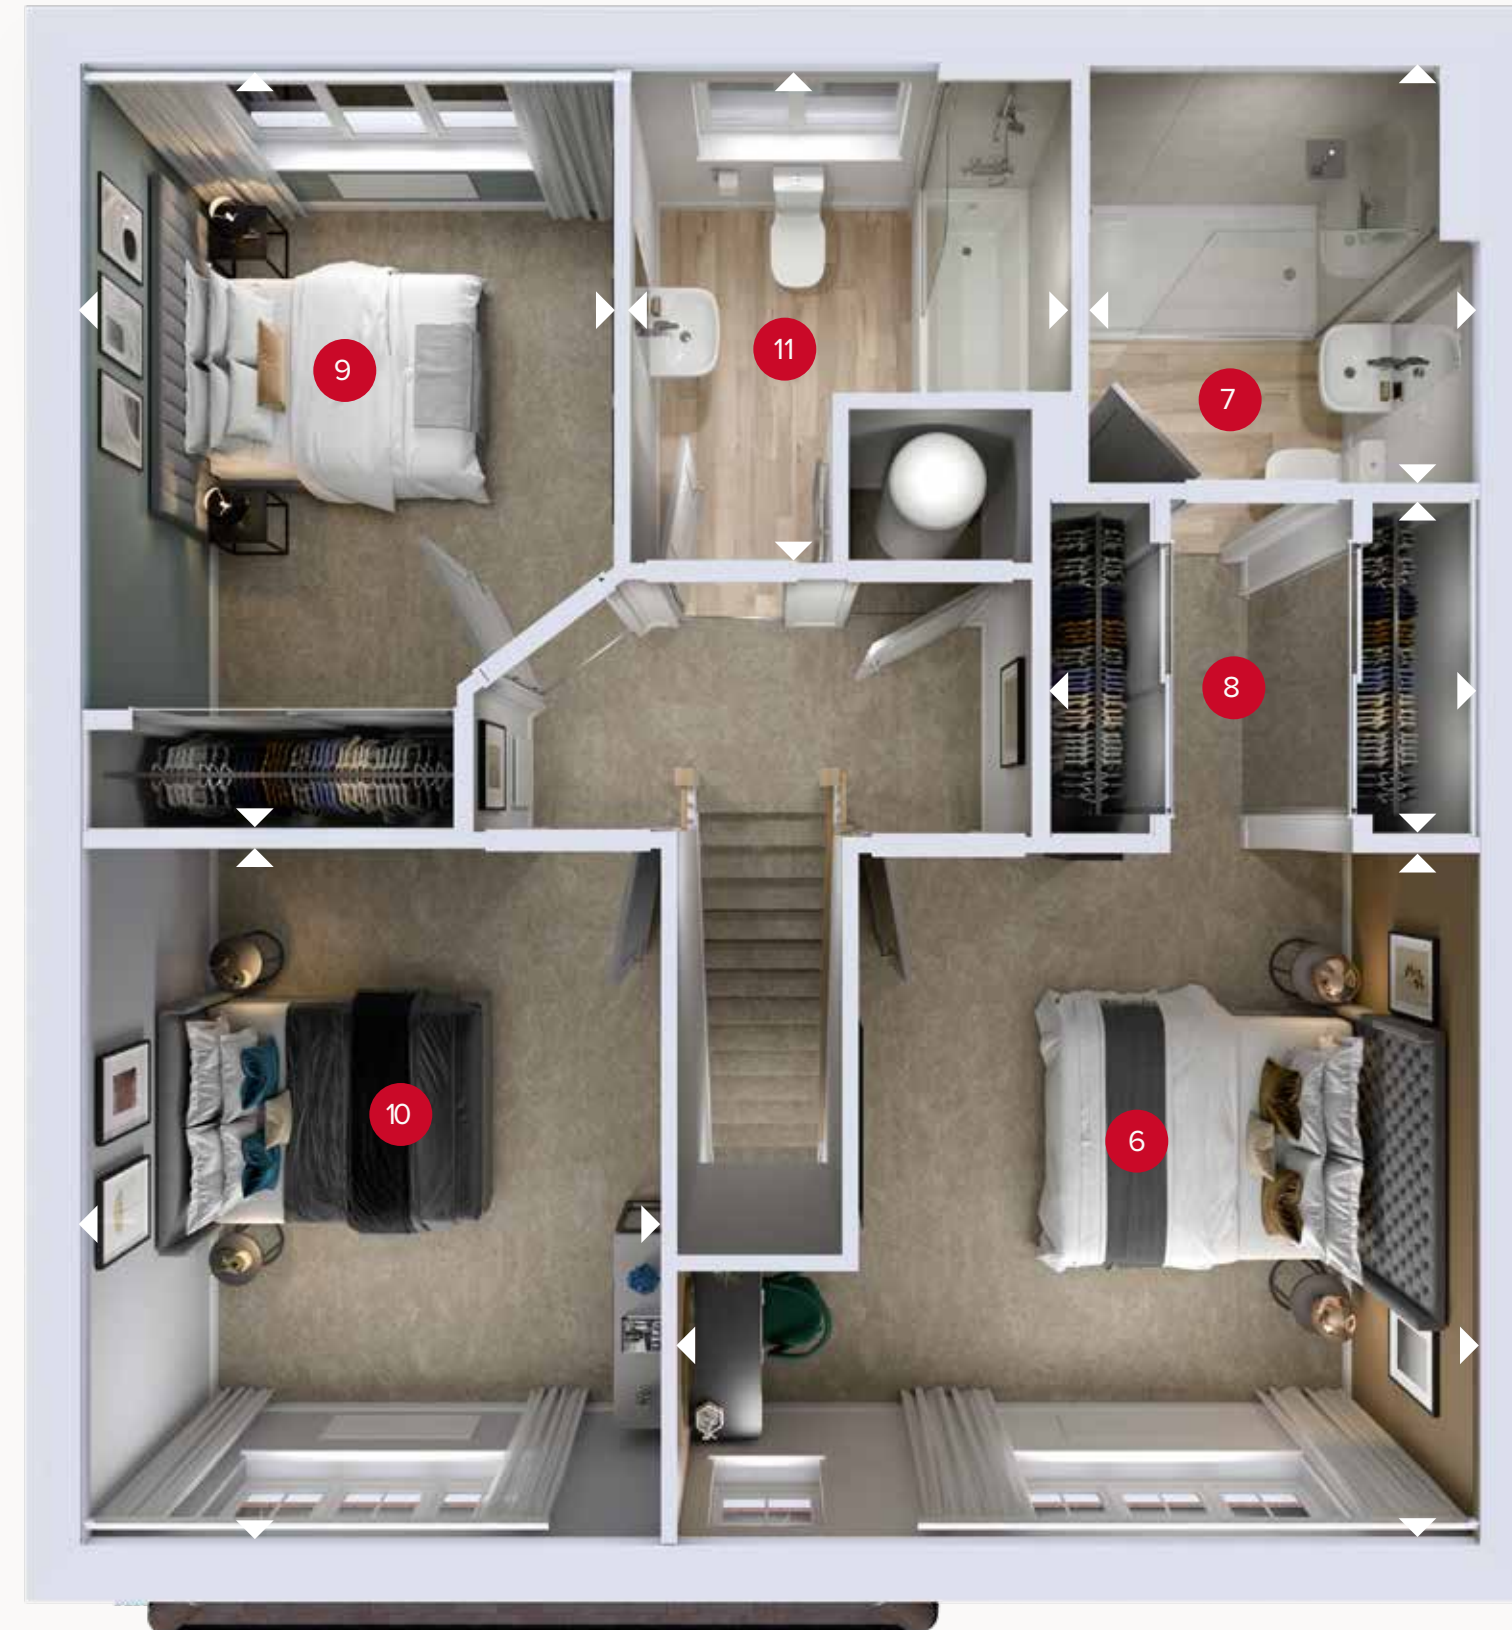

HERITAGE

- REDROW -

THE SHREWSBURY

THREE BEDROOM DETACHED HOME

 **REDROW**

THE SHREWSBURY 3

GROUND FLOOR

FIRST FLOOR

GROUND FLOOR

1	Lounge	15'6" x 10'10"	4.72 x 3.31 m
2	Kitchen/Dining	18'6" x 10'8"	5.63 x 3.26 m
3	Utility	7'0" x 5'10"	2.14 x 1.78 m
4	Cloaks	5'10" x 3'5"	1.78 x 1.03 m
5	Garage	19'3" x 10'0"	5.88 x 3.04 m

FIRST FLOOR

6	Bedroom 1	14'1" x 12'2"	4.29 x 3.71 m
7	En-suite	7'7" x 6'10"	2.30 x 2.09 m
8	Dressing Room	7'7" x 6'0"	2.31 x 1.83 m
9	Bedroom 2	13'11" x 9'4"	4.24 x 2.84 m
10	Bedroom 3	12'3" x 10'3"	3.74 x 3.12 m
11	Bathroom	9'2" x 7'10"	2.78 x 2.40 m