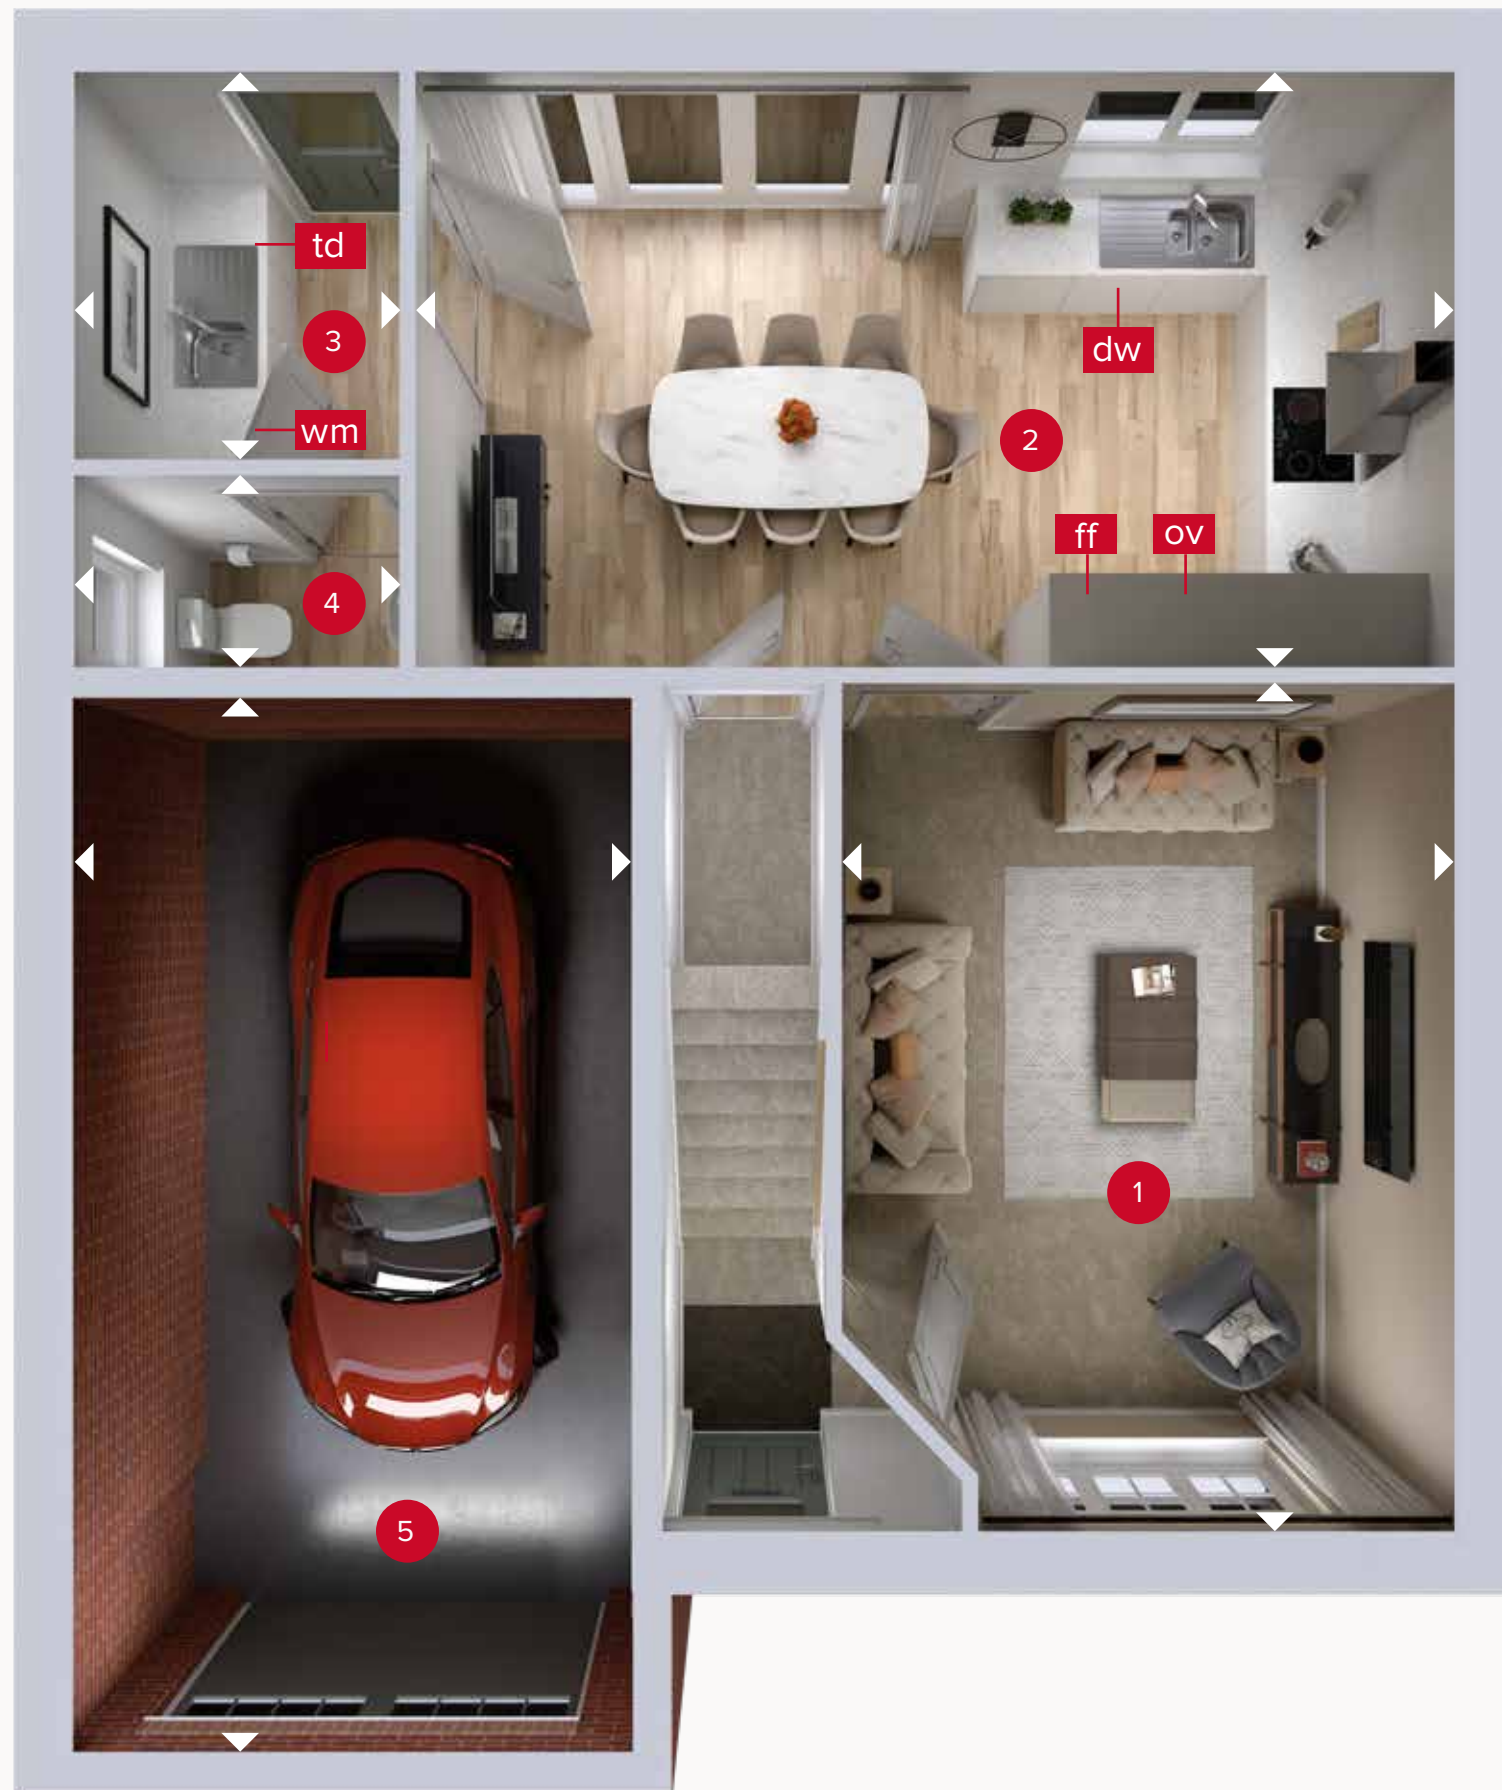

HERITAGE

- REDROW -

THE SHREWSBURY

THREE BEDROOM DETACHED HOME

 **REDROW**

THE SHREWSBURY 3

GROUND FLOOR

FIRST FLOOR

GROUND FLOOR

1	Lounge	15'6" x 10'10"	4.72 x 3.31 m
2	Kitchen/Dining	18'6" x 10'8"	5.63 x 3.26 m
3	Utility	7'0" x 5'10"	2.14 x 1.78 m
4	Cloaks	5'10" x 3'5"	1.78 x 1.03 m
5	Garage	19'3" x 10'0"	5.88 x 3.04 m

FIRST FLOOR

6	Bedroom 1	14'1" x 12'2"	4.29 x 3.71 m
7	En-suite	7'7" x 6'10"	2.30 x 2.09 m
8	Dressing Room	7'7" x 6'0"	2.31 x 1.83 m
9	Bedroom 2	13'11" x 9'4"	4.24 x 2.84 m
10	Bedroom 3	12'3" x 10'3"	3.74 x 3.12 m
11	Bathroom	9'2" x 7'10"	2.78 x 2.40 m