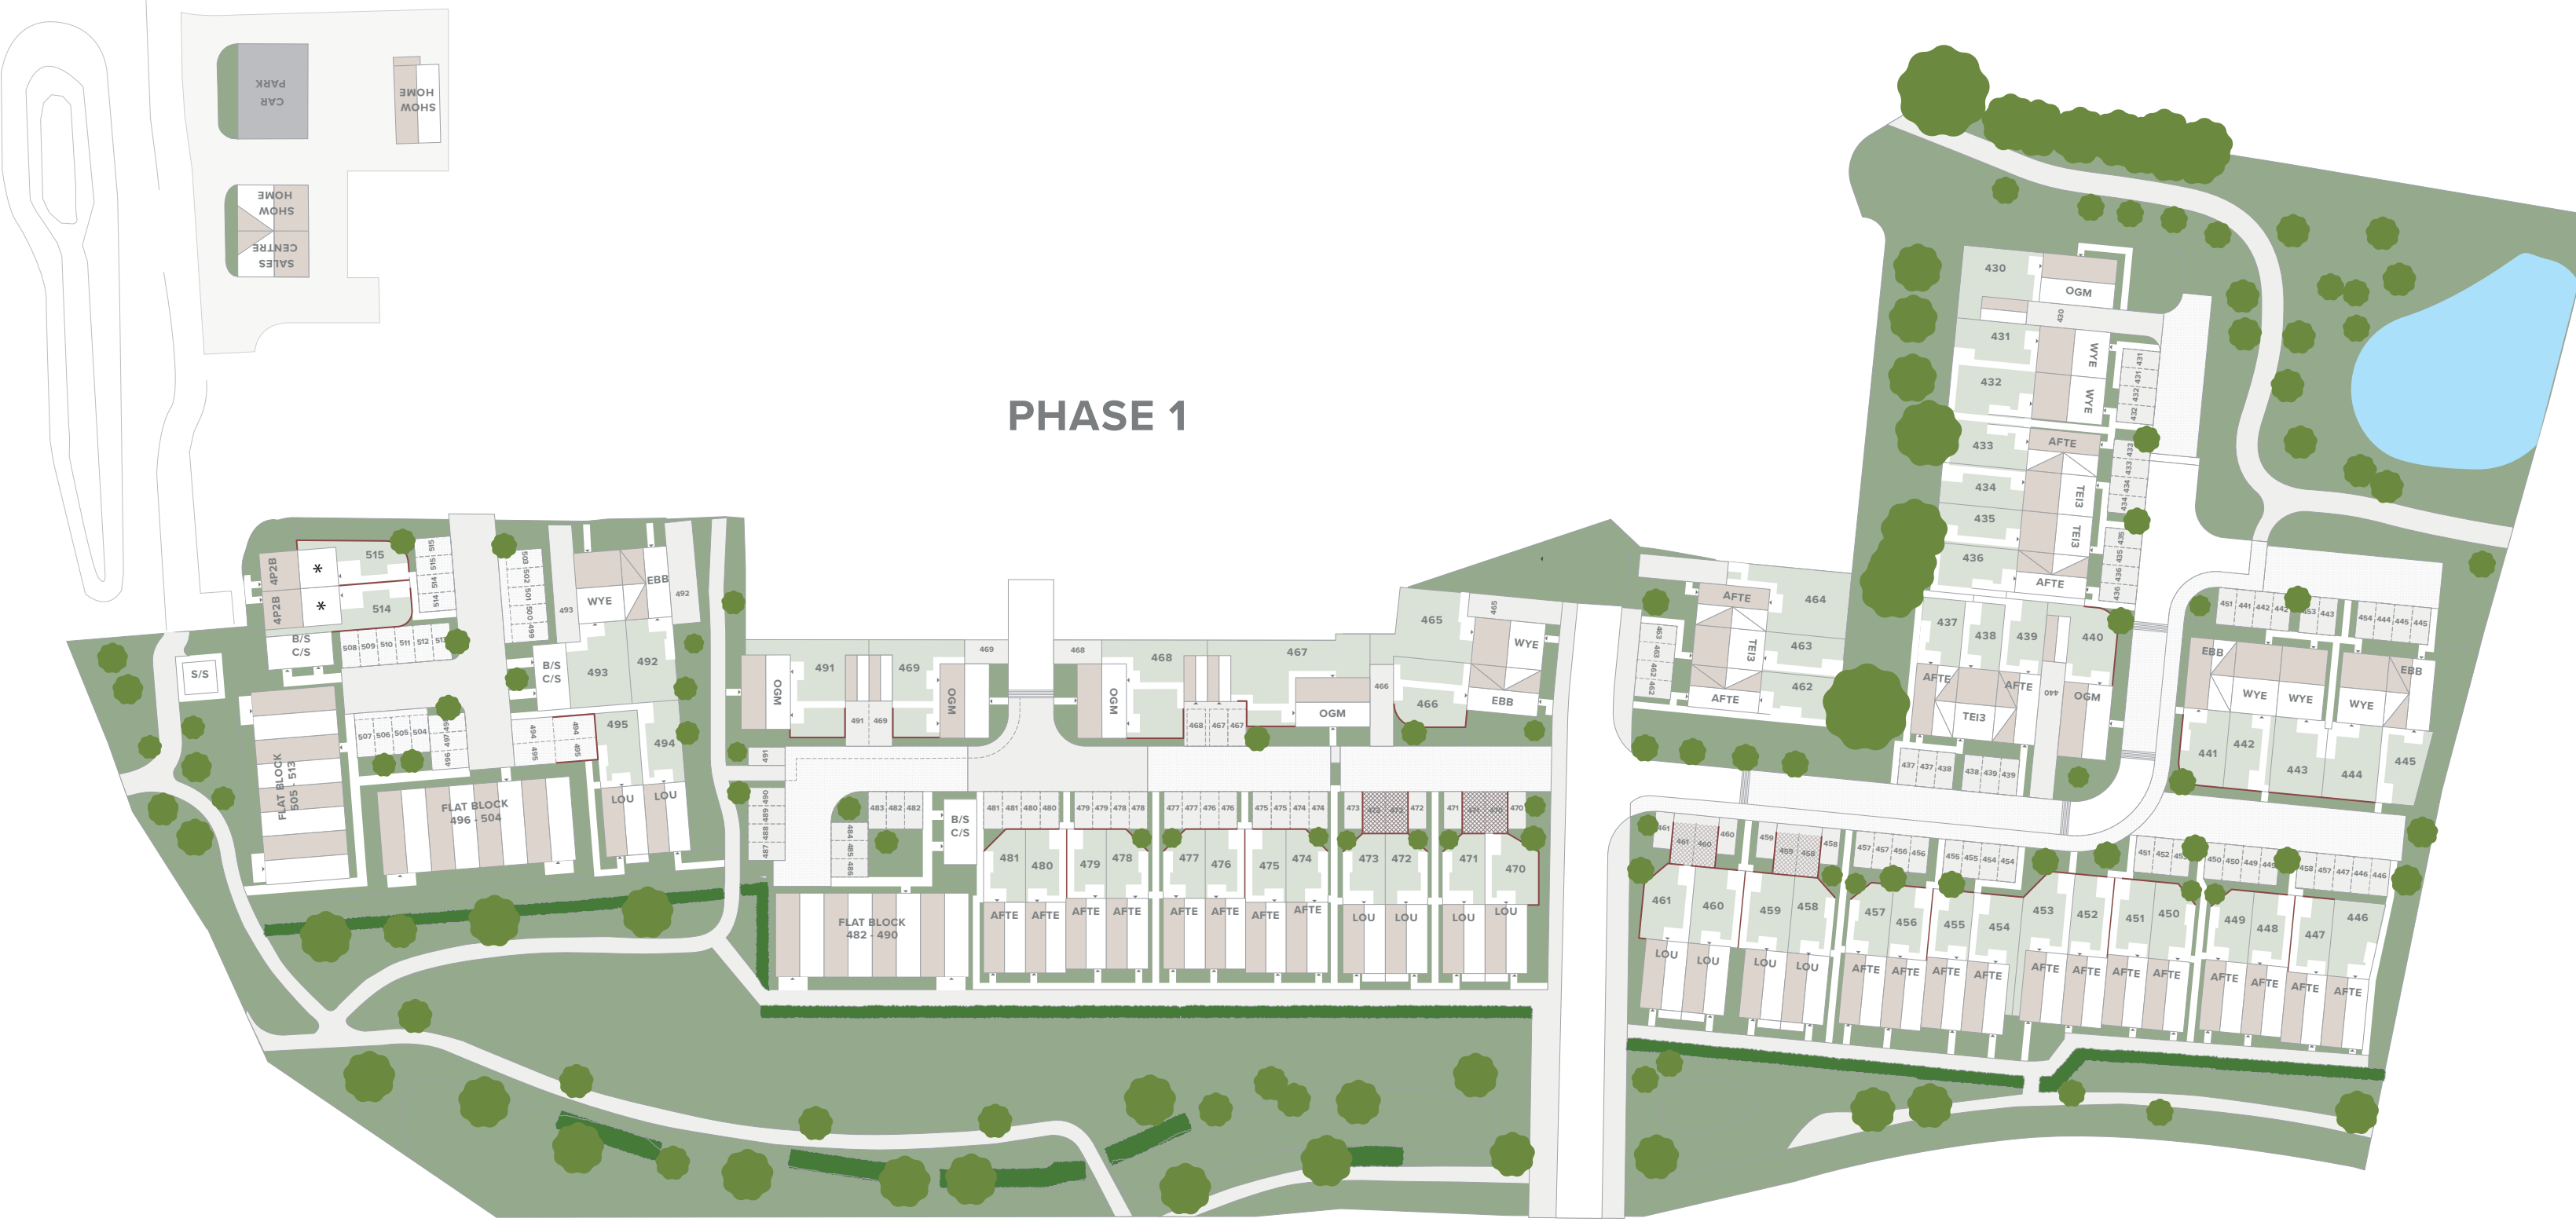

EXPLORE CWRT SANT IOAN AT PLASDŴR PHASE 3

KEY

 AFON TEIFI 3 BEDROOM HOME	 TEIFI 3 3 BEDROOM HOME
 AFON TEIFI 3 BEDROOM HOME	 WYE 3 BEDROOM HOME
 EBBW 3 BEDROOM HOME	 AFFORDABLE HOUSING
 LOUGHER 3 BEDROOM HOME	 APARTMENTS PLOTS 482-490, 496-504, 505-513
 OGMORE 3 BEDROOM HOME	

C/S - Cycle Store
B/S - Bin Store
S/S - Sub Station

This plan is indicative and is intended for guidance only and does not form part of any contract or agreement, nor does it show ownership boundaries, easements or wayleaves and is subject to change. For specific details, other than general site layout, please liaise directly with our Sales Consultant.