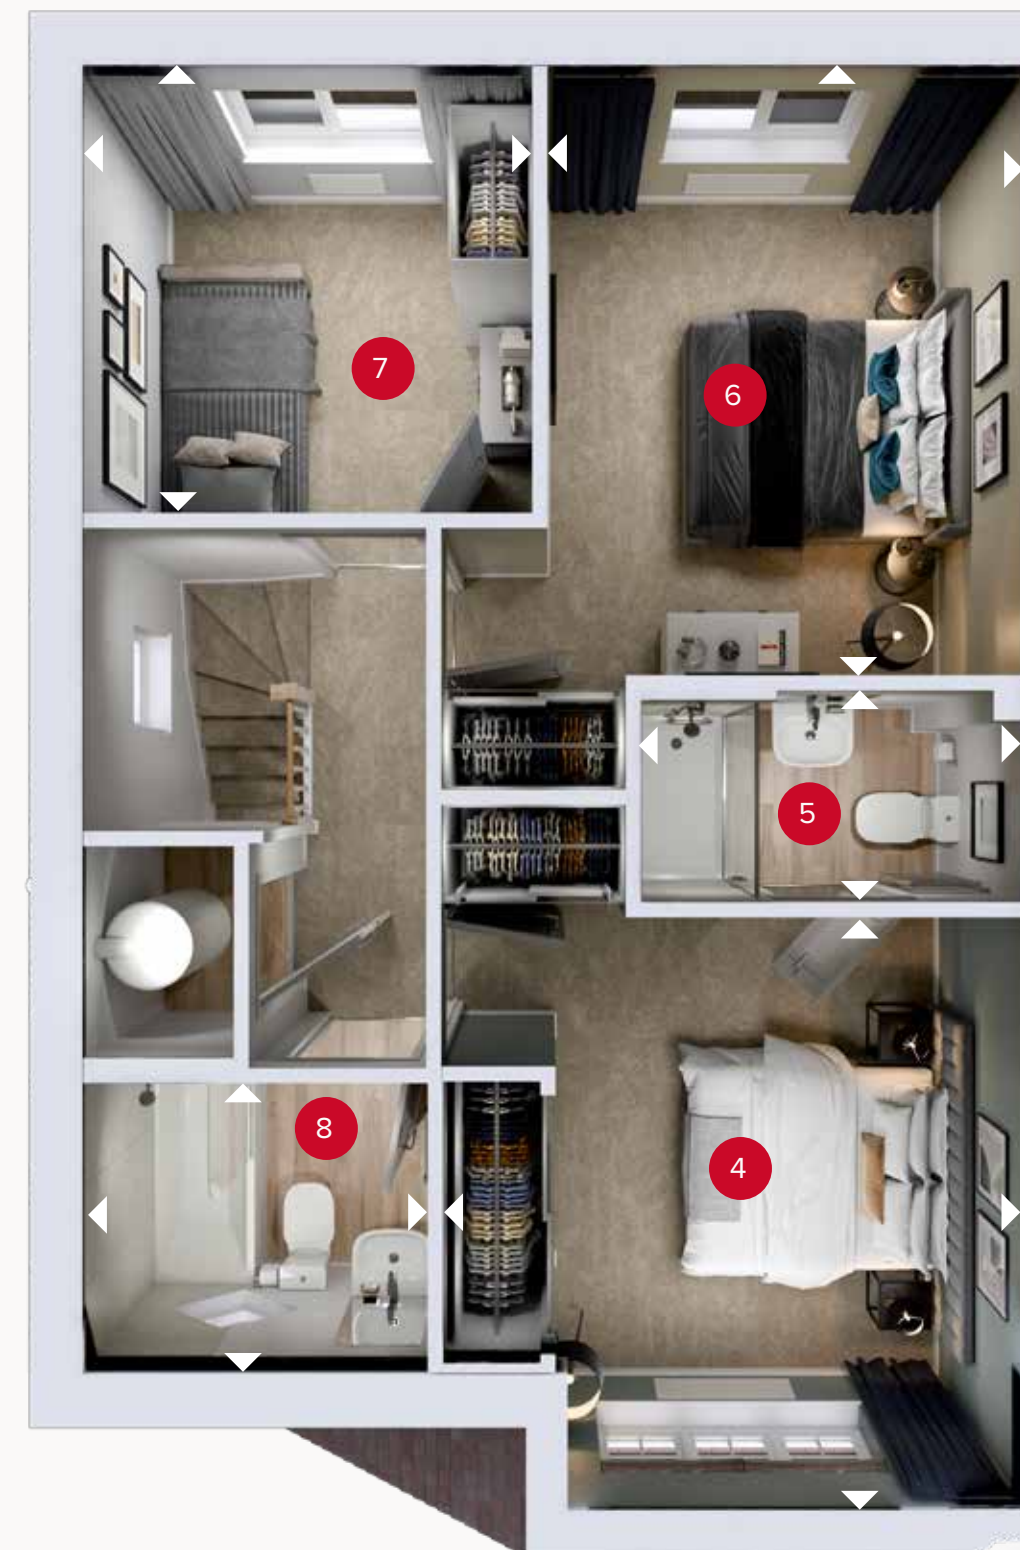

THREE BEDROOM DETACHED HOME

 **REDROW**

THE LETCHWORTH

GROUND FLOOR

1	Kitchen/Dining	18'1" x 11'5"	5.50 x 3.48 m
2	Lounge	16'1" x 11'0"	4.89 x 3.35 m
3	Cloaks	6'5" x 2'11"	1.94 x 0.90 m

FIRST FLOOR

4	Bedroom 1	11'5" x 11'1"	3.47 x 3.38 m
5	En-suite	7'5" x 4'1"	2.26 x 1.25 m
6	Bedroom 2	11'10" x 9'3"	3.62 x 2.81 m
7	Bedroom 3	8'8" x 8'7"	2.64 x 2.61 m
8	Bathroom	6'8" x 5'7"	2.03 x 1.71 m

GROUND FLOOR

FIRST FLOOR