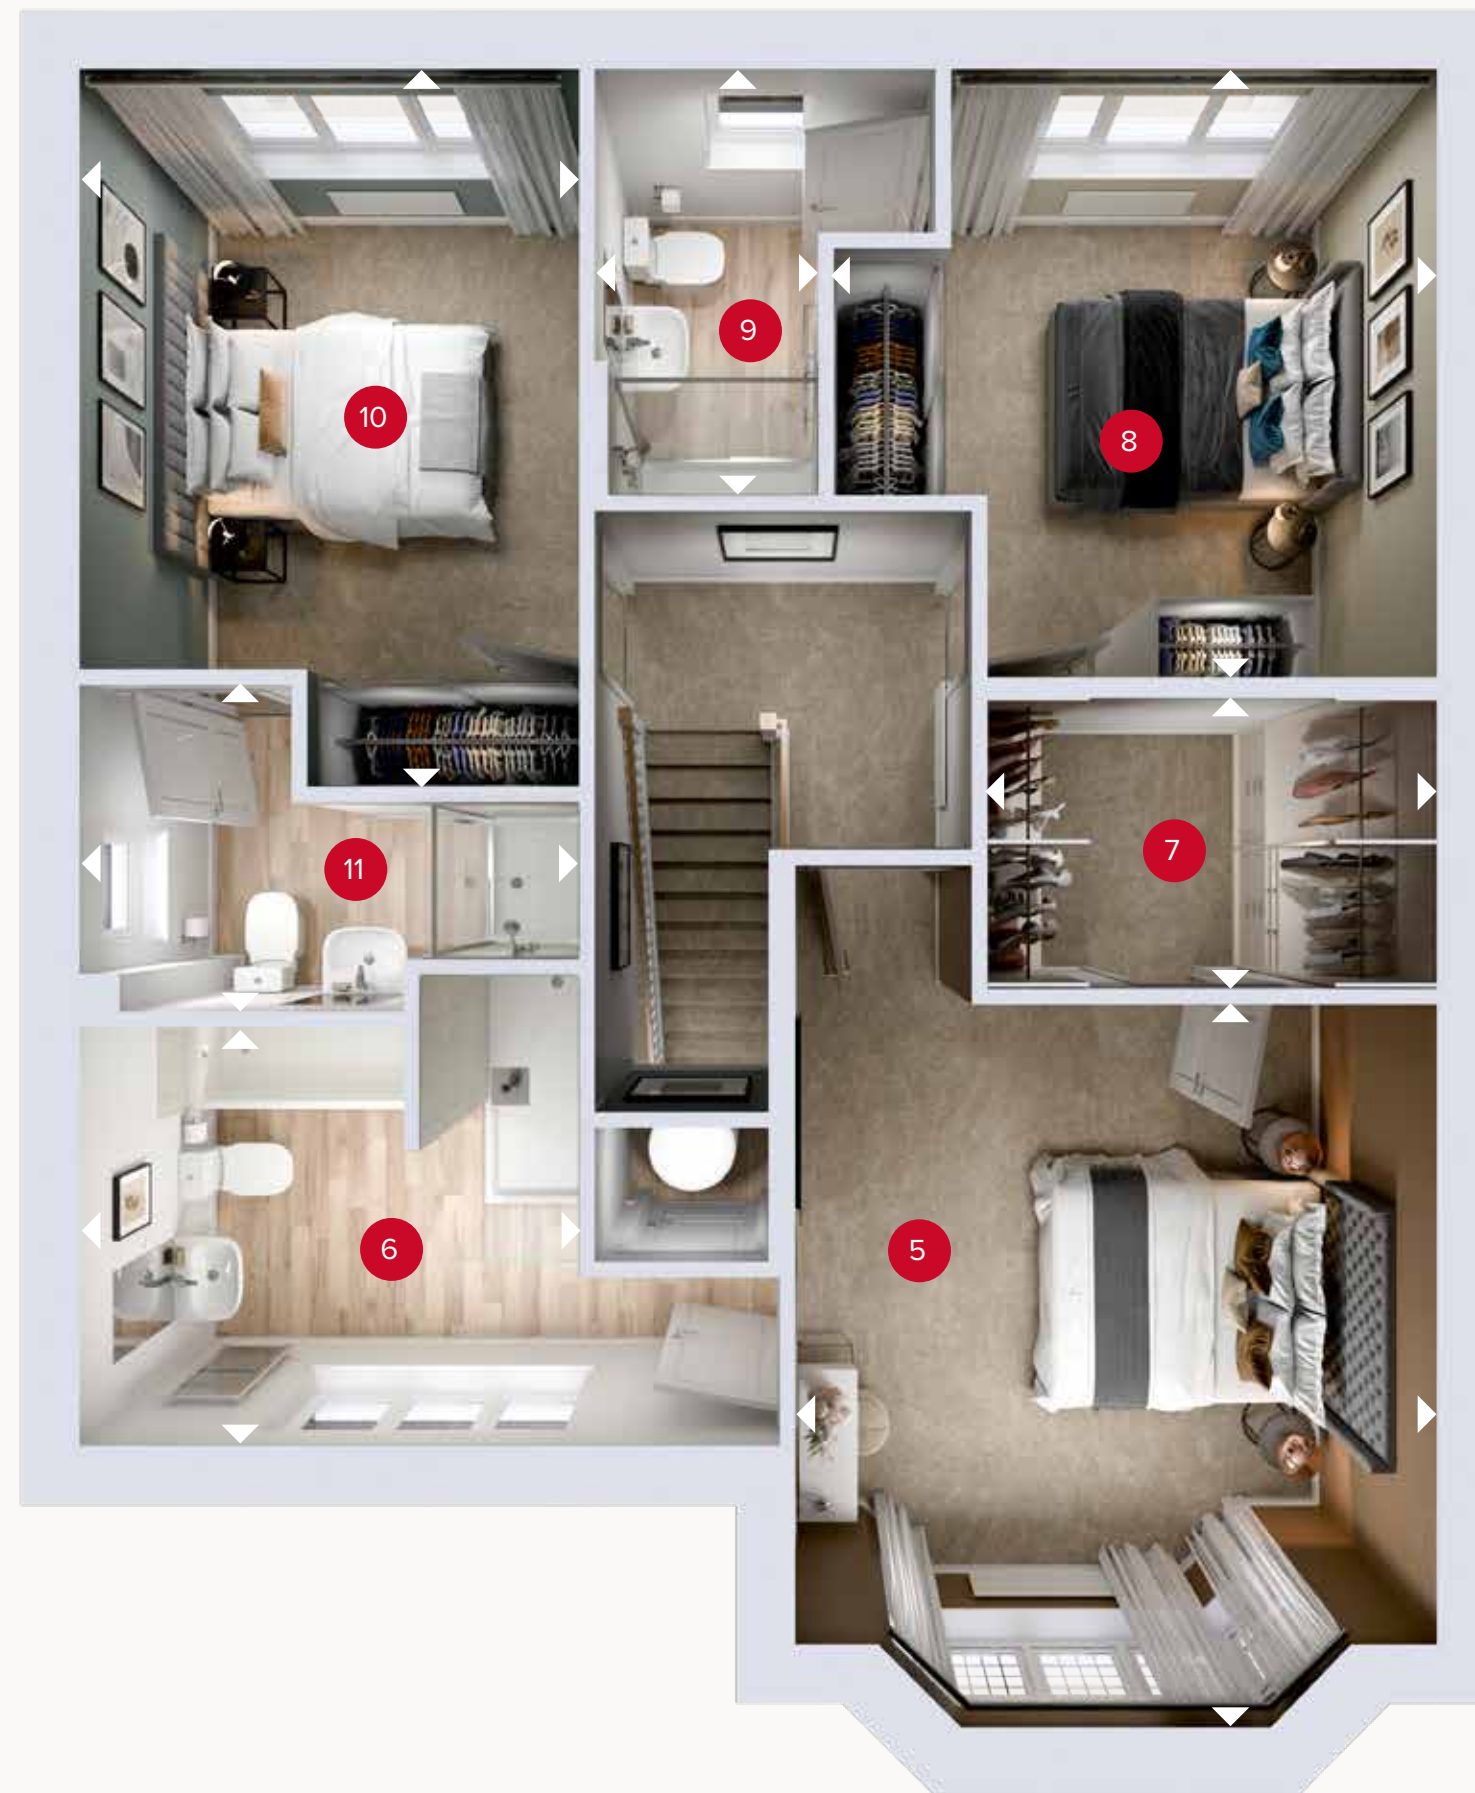

# THE LEAMINGTON LIFESTYLE

THREE BEDROOM DETACHED HOME

 **REDROW**

**HERITAGE**

- REDROW -

# THE LEAMINGTON LIFESTYLE

THREE BEDROOM DETACHED HOME

 **REDROW**

**GROUND FLOOR**

**FIRST FLOOR**

## GROUND FLOOR

1	Kitchen/Dining/ Family	25'0" x 12'8"	7.62 x 3.87 m
2	Lounge	17'11" x 11'9"	5.46 x 3.57 m
3	Cloaks	6'6" x 5'11"	1.99 x 1.80 m
4	Utility	6'1" x 5'11"	1.85 x 1.80 m

## FIRST FLOOR

5	Bedroom 1	13'5" x 11'9"	4.09 x 3.57 m
6	En-suite 1	9'3" x 7'9"	2.83 x 2.37 m
7	Wardrobe	8'2" x 5'5"	2.49 x 1.65 m
8	Bedroom 2	11'5" x 11'0"	3.49 x 3.35 m
9	En-suite 2	8'1" x 4'2"	2.46 x 1.26 m
10	Bedroom 3	13'7" x 9'3"	4.13 x 2.83 m
11	En-suite 3	9'3" x 6'0"	2.83 x 1.83 m