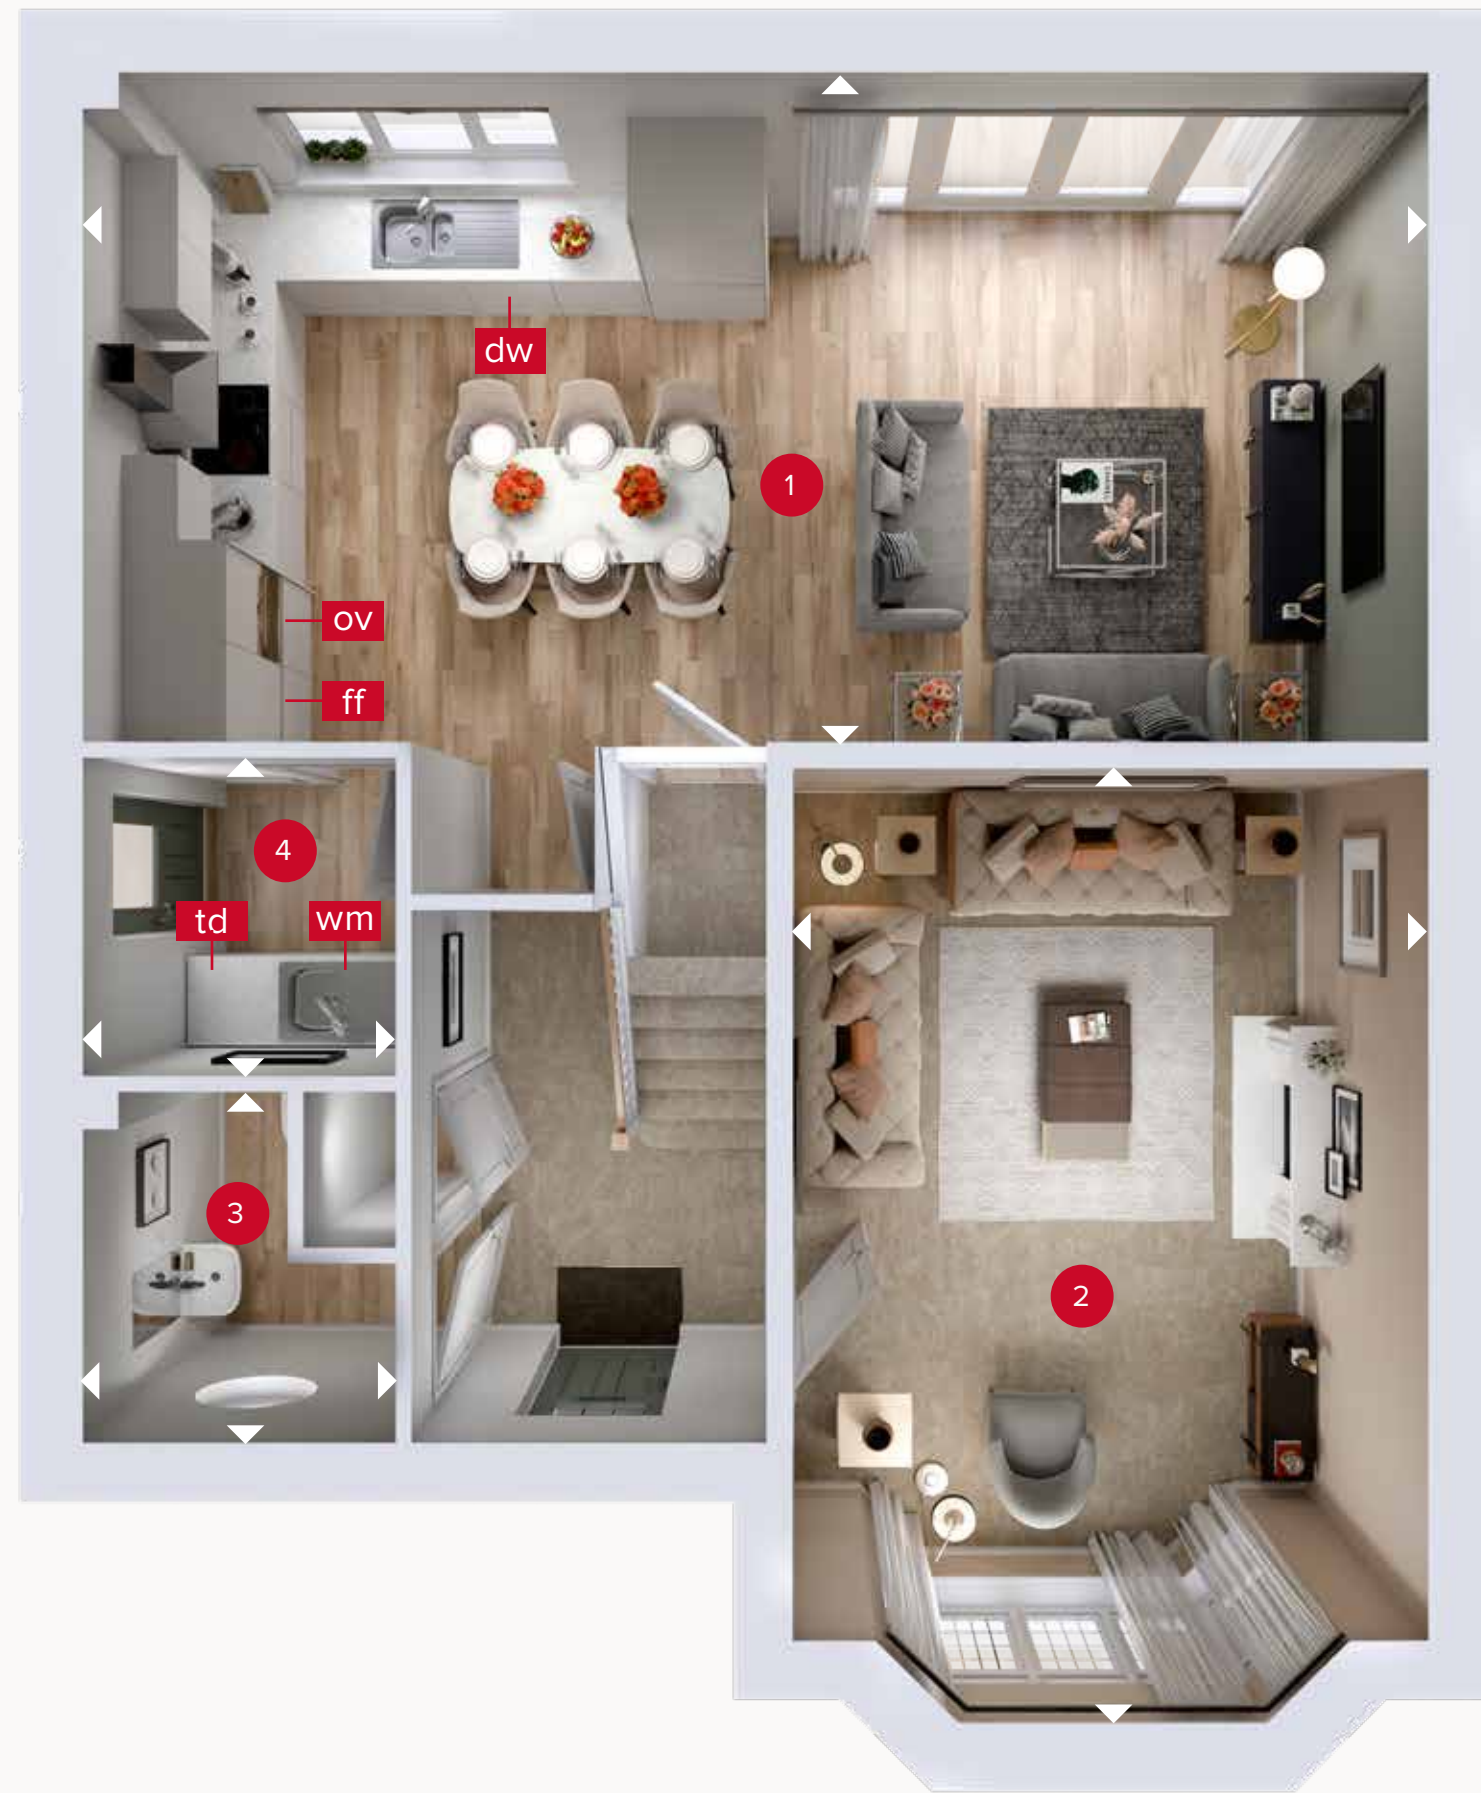

# THE LEAMINGTON LIFESTYLE

THREE BEDROOM DETACHED HOME

 **REDROW**

**HERITAGE**

- REDROW -

# THE LEAMINGTON LIFESTYLE

THREE BEDROOM DETACHED HOME

 **REDROW**

**GROUND FLOOR**

**FIRST FLOOR**

## GROUND FLOOR

1	Kitchen/Dining/ Family	25'0" x 12'8"	7.62 x 3.87 m
2	Lounge	17'11" x 11'9"	5.46 x 3.57 m
3	Cloaks	6'6" x 5'11"	1.99 x 1.80 m
4	Utility	6'1" x 5'11"	1.85 x 1.80 m

## FIRST FLOOR

5	Bedroom 1	13'5" x 11'9"	4.09 x 3.57 m
6	En-suite 1	9'3" x 7'9"	2.83 x 2.37 m
7	Wardrobe	8'2" x 5'5"	2.49 x 1.65 m
8	Bedroom 2	11'5" x 11'0"	3.49 x 3.35 m
9	En-suite 2	8'1" x 4'2"	2.46 x 1.26 m
10	Bedroom 3	13'7" x 9'3"	4.13 x 2.83 m
11	En-suite 3	9'3" x 6'0"	2.83 x 1.83 m