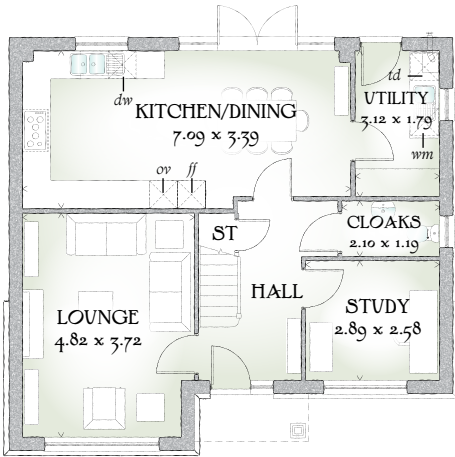

# Highgate<sup>5</sup>

FIVE BEDROOM HOME

 REDROW

Beautifully balanced design means that despite its substantial, five bedroom size, it retains a sense of proportion and aesthetic integrity. Once inside, you'll discover a home that enhances the living experience for you, your family and all who visit.

### GROUND FLOOR

Lounge	15'10" x 12'2"	4.82 x 3.72 m
Kitchen/ Dining	23'3" x 11'1"	7.09 x 3.39 m
Utility	10'3" x 5'10"	3.12 x 1.79 m
Study	9'6" x 8'6"	2.89 x 2.58 m
Cloaks	6'11" x 3'11"	2.10 x 1.19 m

### FIRST FLOOR

Bedroom 1	13'4" x 12'2"	4.06 x 3.72 m
En-suite	10'0" x 6'3"	3.05 x 1.90 m
Dressing Area	12'2" x 7'4"	3.72 x 2.23 m
Bedroom 2	11'10" x 10'2"	3.60 x 3.10 m
Bedroom 3	11'3" x 10'2"	3.43 x 3.10 m
Bathroom	8'8" x 6'3"	2.65 x 1.90 m

### SECOND FLOOR

Bedroom 4/ Media Room	14'6" x 12'2"	4.41 x 3.72 m
Bedroom 5	13'9" x 9'7"	4.18 x 2.93 m
Shower Room	8'5" x 4'6"	2.56 x 1.38 m