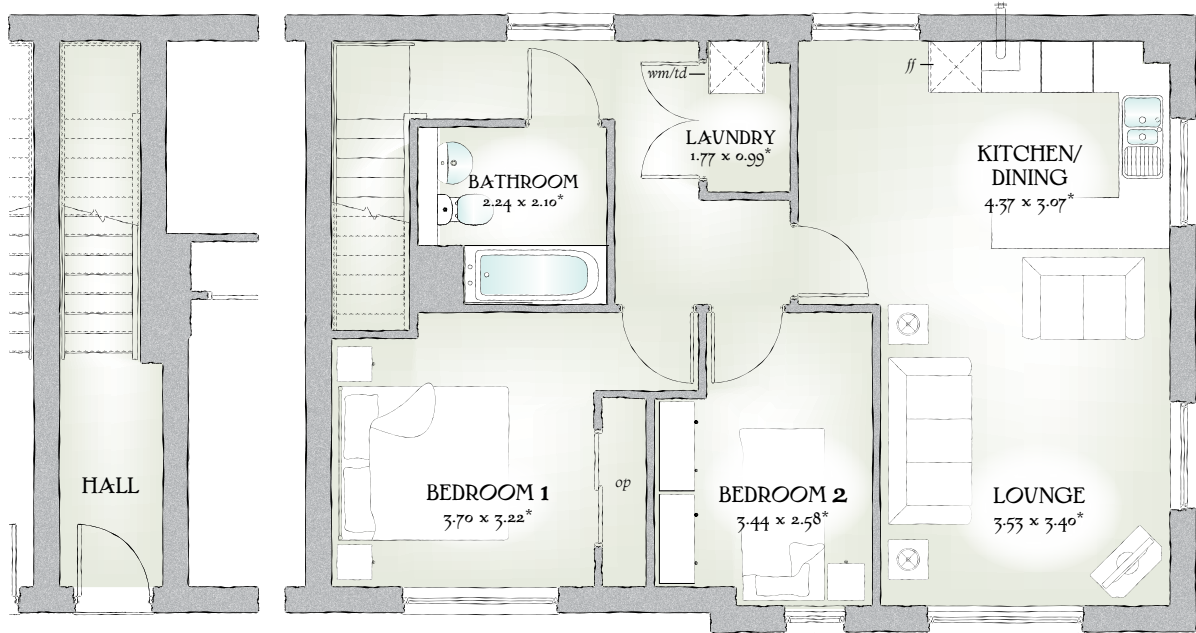

# Apartment Type 1

TWO BEDROOM HOME

 REDROW

# Apartment Type 1

738 SQ FT | TWO BEDROOM HOME

This home demonstrates a stunning heritage exterior, with modern interiors. The well thought out open plan layout of the apartment is designed for contemporary living.

## FIRST FLOOR APARTMENT

Lounge	11'7" x 11'2"	3.53 x 3.40 m
Kitchen/ Dining	14'4" x 10'1"	4.37 x 3.07 m*
Laundry	5'10" x 3'3"	1.77 x 0.99 m*

Bedroom 1	12'2" x 10'7"	3.70 x 3.22 m*
Bedroom 2	11'4" x 8'6"	3.44 x 2.58 m*
Bathroom	7'4" x 6'11"	2.24 x 2.10 m*

Customers should note this illustration is an example of the apartment type. All dimensions indicated are approximate and furniture layout is for illustrative purposes only. Homes may be a 'handed' (mirror image) versions of the illustrations, and may be detached, semi-detached or terraced. Materials used may differ from plot to plot including render and roof tile colours. Detailed plans and specifications are available for inspection for each plot at our Marketing Suite during working hours and customers must check their individual specifications prior to making reservation.