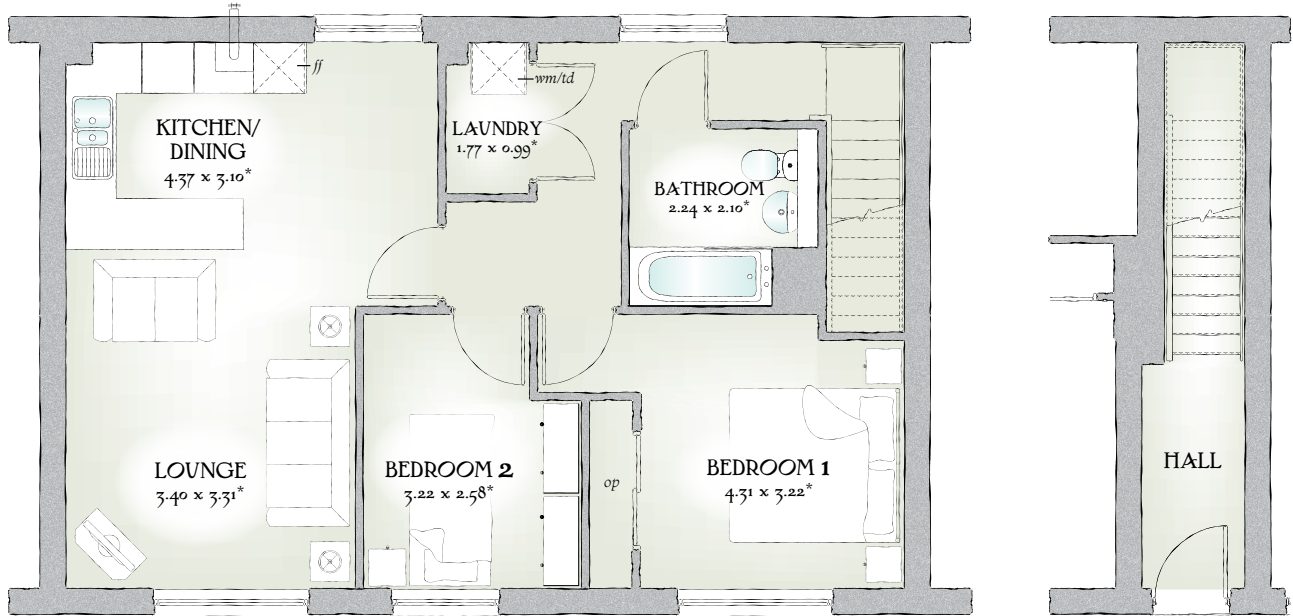

Apartment Type 2

TWO BEDROOM HOME

 REDROW

Apartment Type 2

726 SQ FT | TWO BEDROOM HOME

This home demonstrates a stunning heritage exterior, with modern interiors. The well thought out open plan layout of the apartment is designed for contemporary living.

FIRST FLOOR APARTMENT

Lounge	11'2" x 10'10"	3.40 x 3.31 m
Kitchen/ Dining	14'4" x 10'2"	4.37 x 3.10 m*
Laundry	5'10" x 3'3"	1.77 x 0.99 m*

Bedroom 1	14'2" x 13'0"	4.31 x 3.22 m*
Bedroom 2	10'7" x 8'6"	3.22 x 2.58 m
Bathroom	7'9" x 6'9"	2.24 x 2.10 m*

Customers should note this illustration is an example of the apartment type. All dimensions indicated are approximate and furniture layout is for illustrative purposes only. Homes may be a 'handed' (mirror image) versions of the illustrations, and may be detached, semi-detached or terraced. Materials used may differ from plot to plot including render and roof tile colours. Detailed plans and specifications are available for inspection for each plot at our Marketing Suite during working hours and customers must check their individual specifications prior to making reservation.