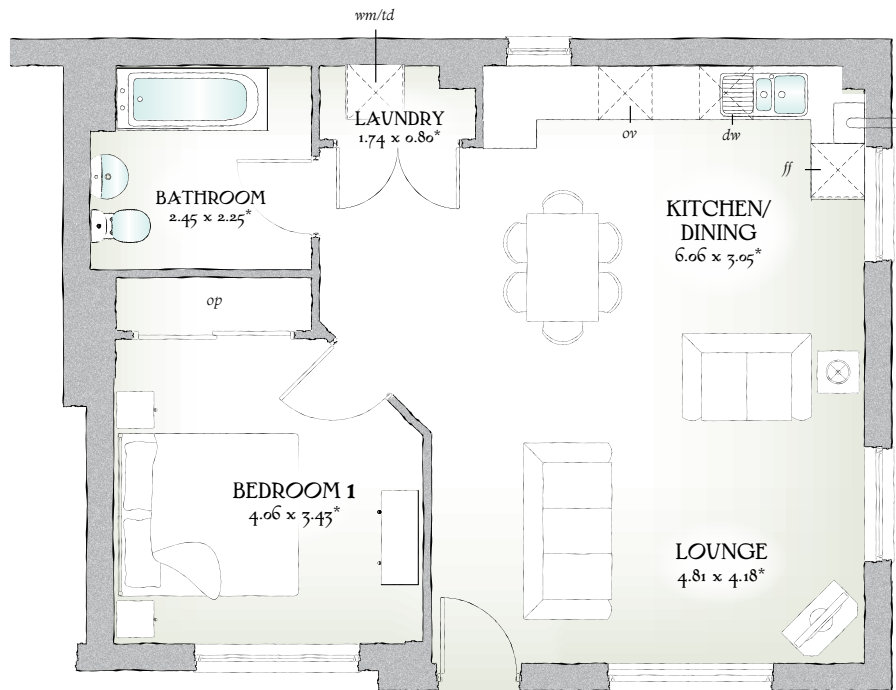

Apartment Type 3

ONE BEDROOM HOME

 REDROW

Apartment Type 3

604 SQ FT | ONE BEDROOM HOME

This home demonstrates a stunning heritage exterior, with modern interiors. The well thought out open plan layout of the apartment is designed for contemporary living.

GROUND FLOOR APARTMENT

Lounge	15'9" x 13'9"	4,81 x 4.18 m*	Bedroom 1	13'4" x 11'3"	4.06 x 3.43 m*
Kitchen/ Dining	19'10" x 10'0"	6.06 x 3.05 m*	Bathroom	8'0" x 7'5"	2.45 x 2.25 m*
Laundry	5'9" x 2'7"	1.74 x 0.80 m*			

Customers should note this illustration is an example of the apartment type. All dimensions indicated are approximate and furniture layout is for illustrative purposes only. Homes may be a 'handed' (mirror image) versions of the illustrations, and may be detached, semi-detached or terraced. Materials used may differ from plot to plot including render and roof tile colours. Detailed plans and specifications are available for inspection for each plot at our Marketing Suite during working hours and customers must check their individual specifications prior to making reservation.