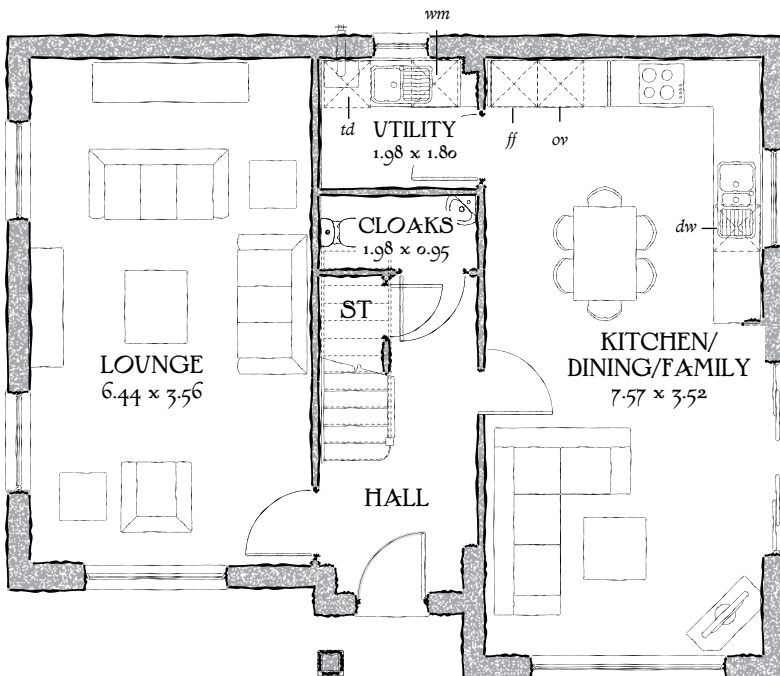

# THE Shaftesbury

1402 SQ FT -  
FOUR BEDROOM HOME

Reflecting the inspiration of the Arts and Crafts movement and driven by the desire to preserve individuality and craftsmanship.

The New Heritage Collection by Redrow, welcomes everyone in and leaves no-one out.

## FIRST FLOOR

Bedroom 1	11'11" x 11'8"	3.62 x 3.55 m
EnSuite	7'11" x 4'6"	2.41 x 1.36 m*
Bedroom 2	11'7" x 10'5"	3.52 x 3.18 m
Bedroom 3	11'11" x 9'2"	3.62 x 2.80 m
Bedroom 4	10'4" x 7'11"	3.16 x 2.41 m
Bathroom	10'10" x 5'11"	3.30 x 1.80 m*

## GROUND FLOOR

Lounge	21'2" x 11'8"	6.44 x 3.56 m
Kitchen/ Dining/ Family	24'10" x 11'7"	7.57 x 3.52 m
Cloaks	6'6" x 3'1"	1.98 x 0.95 m
Utility	6'6" x 5'11"	1.98 x 1.80 m

### KEY

Hob Oven Fridge/freezer Washing machine space  
 Dishwasher space Optional wardrobe Tumble dryer space  
 Hot Water Cylinder

\*Max dimensions Note: Bedroom dimensions taken into wardrobe recess

Customers should note this illustration is an example of The Shaftesbury housetype. All dimensions indicated are approximate and furniture layout is for illustrative purposes only. Homes may be a 'handed' (mirror image) versions of the illustrations, and may be detached, semi-detached or terraced. Materials used may differ from plot to plot including render and roof tile colours. Detailed plans and specifications are available for inspection for each plot at our Marketing Suite during working hours and customers must check their individual specifications prior to making reservation.