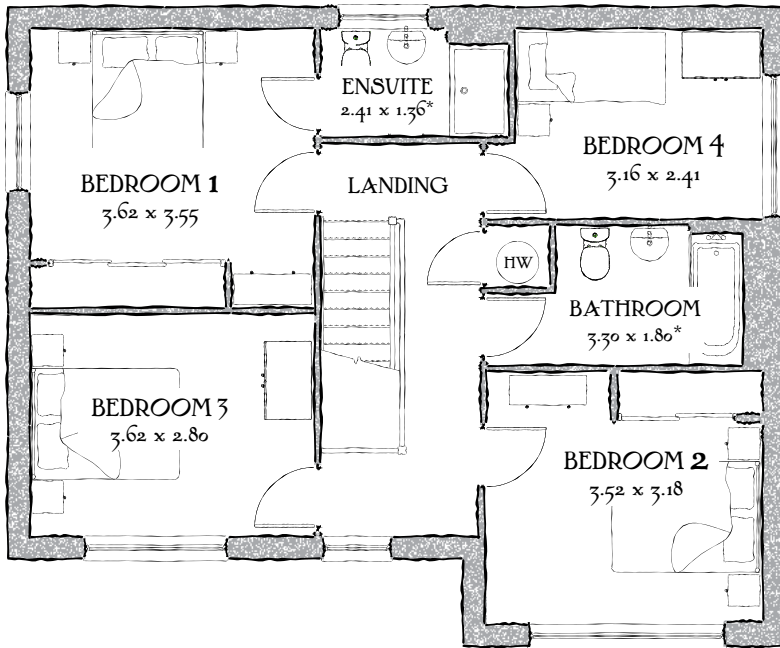

# THE Shaftesbury

1402 SQ FT - FOUR BEDROOM HOME

**T**he Shaftesbury is the epitome of New Heritage Collection style, packed with Arts and Crafts architecture on the outside, and full of life and space inside, that's designed around the dynamics of modern family living.

# THE Shaftesbury

1402 SQ FT -  
FOUR BEDROOM HOME

Reflecting the inspiration of the Arts and Crafts movement and driven by the desire to preserve individuality and craftsmanship.

The New Heritage Collection by Redrow, welcomes everyone in and leaves no-one out.

## FIRST FLOOR

Bedroom 1	11'11" x 11'8"	3.62 x 3.55 m
EnSuite	7'11" x 4'6"	2.41 x 1.36 m*
Bedroom 2	11'7" x 10'5"	3.52 x 3.18 m
Bedroom 3	11'11" x 9'2"	3.62 x 2.80 m
Bedroom 4	10'4" x 7'11"	3.16 x 2.41 m
Bathroom	10'10" x 5'11"	3.30 x 1.80 m*

### KEY

Hob Oven Fridge/freezer Washing machine space  
 Dishwasher space Optional wardrobe Tumble dryer space  
 Hot Water Cylinder

\*Max dimensions Note: Bedroom dimensions taken into wardrobe recess

Customers should note this illustration is an example of The Shaftesbury housetype. All dimensions indicated are approximate and furniture layout is for illustrative purposes only. Homes may be a 'handed' (mirror image) versions of the illustrations, and may be detached, semi-detached or terraced. Materials used may differ from plot to plot including render and roof tile colours. Detailed plans and specifications are available for inspection for each plot at our Marketing Suite during working hours and customers must check their individual specifications prior to making reservation.