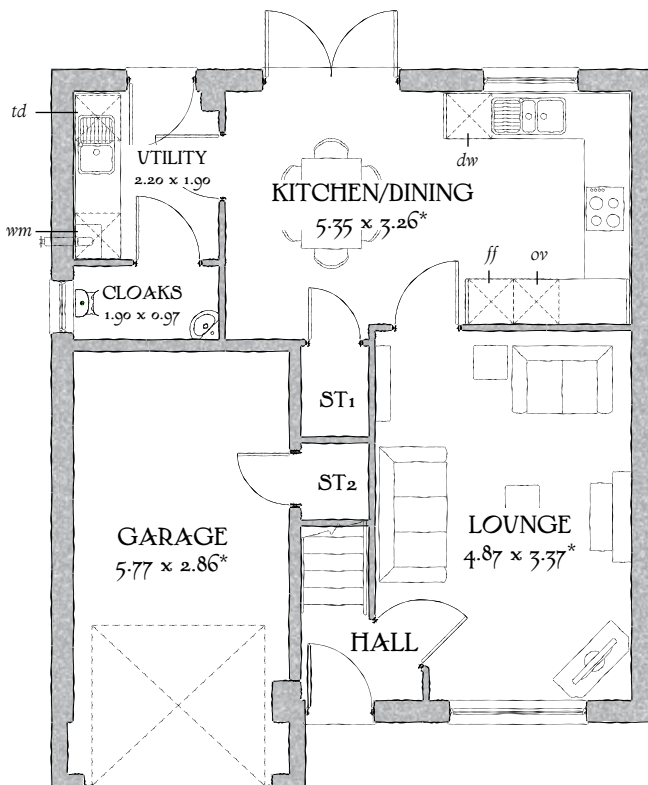

# THE Shrewsbury

1134 SQ FT -  
FOUR BEDROOM HOME

Reflecting the inspiration of the Arts and Crafts movement and driven by the desire to preserve individuality and craftsmanship.

The New Heritage Collection by Redrow, welcomes everyone in and leaves no-one out.

## FIRST FLOOR

Bedroom 1	13'8" x 11'1"	4.16 x 3.37 m
EnSuite 1	6'6" x 5'7"	1.97 x 1.69 m*
Bedroom 2	13'8" x 8'8"	4.16 x 2.65 m*
Bedroom 3	12'4" x 8'6"	3.77 x 2.60 m*
Bedroom 4	12'4" x 9'6"	3.77 x 2.90 m*
Bathroom	8'11" x 6'4"	2.73 x 1.92 m*

## GROUND FLOOR

Lounge	16'0" x 11'1"	4.87 x 3.37 m*
Kitchen/ Dining	17'7" x 10'8"	5.35 x 3.26 m*
Utility	7'3" x 6'3"	2.20 x 1.90 m
Cloaks	6'3" x 3'2"	1.90 x 0.97 m
Garage	18'11" x 9'5"	5.77 x 2.86 m*

### KEY

Hob Oven Fridge/freezer Dishwasher space  
 Washing machine Tumble dryer space Optional wardrobe  
 Hot Water Cylinder

\*Max dimensions Note: Bedroom dimensions taken into wardrobe recess

Customers should note this illustration is an example of The Shrewsbury housetype. All dimensions indicated are approximate and furniture layout is for illustrative purposes only. Homes may be a 'handed' (mirror image) versions of the illustrations, and may be detached, semi-detached or terraced. Materials used may differ from plot to plot including render and roof tile colours. Detailed plans and specifications are available for inspection for each plot at our Marketing Suite during working hours and customers must check their individual specifications prior to making reservation.