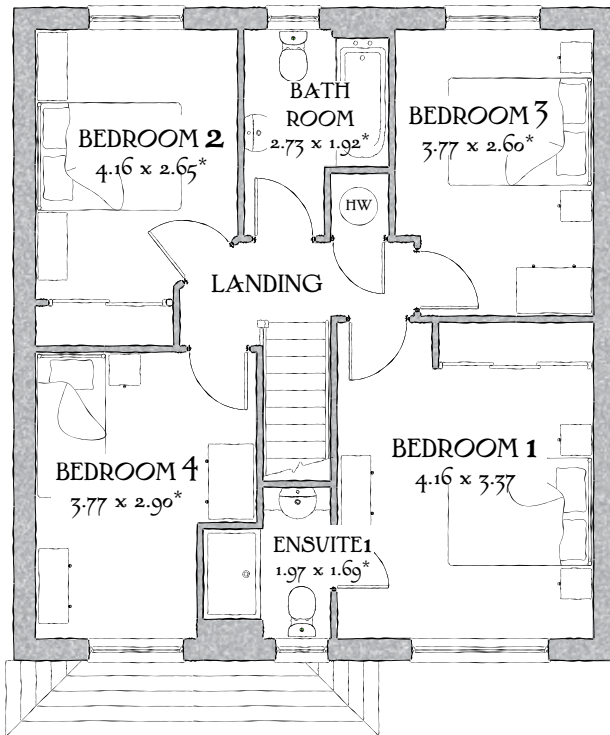

# THE Shrewsbury

1134 SQ FT - FOUR BEDROOM HOME

**A** substantial family home that is as dependable as it is solid, with elegant design making the most of the space available to provide ample room for family living, that makes living so much simpler.

# THE Shrewsbury

1134 SQ FT -  
FOUR BEDROOM HOME

Reflecting the inspiration of the Arts and Crafts movement and driven by the desire to preserve individuality and craftsmanship.

The New Heritage Collection by Redrow, welcomes everyone in and leaves no-one out.

## FIRST FLOOR

Bedroom 1	13'8" x 11'1"	4.16 x 3.37 m
EnSuite 1	6'6" x 5'7"	1.97 x 1.69 m*
Bedroom 2	13'8" x 8'8"	4.16 x 2.65 m*
Bedroom 3	12'4" x 8'6"	3.77 x 2.60 m*
Bedroom 4	12'4" x 9'6"	3.77 x 2.90 m*
Bathroom	8'11" x 6'4"	2.73 x 1.92 m*