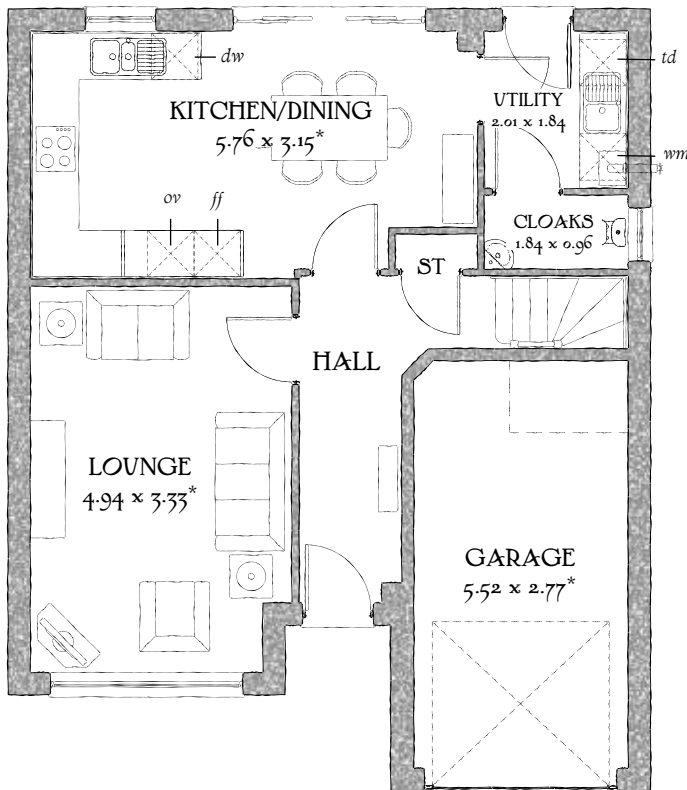

THE Windsor

1189 SQ FT - FOUR BEDROOM HOME

This home has extensive living space that excels at every turn, from the pleasing proportions of every room to the excellent use of space, to the luxurious finishing touches that complete this special home.

THE Windsor

1189 SQ FT -
FOUR BEDROOM HOME

Reflecting the inspiration of the Arts and Crafts movement and driven by the desire to preserve individuality and craftsmanship.

The New Heritage Collection by Redrow, welcomes everyone in and leaves no-one out.

FIRST FLOOR

Bedroom 1	16'4" x 9'8"	4.98 x 2.95 m*
EnSuite	8'1" x 3'11"	2.46 x 1.19 m*
Bedroom 2	12'5" x 10'5"	3.79 x 3.16 m*
Bedroom 3	10'0" x 8'6"	3.05 x 2.60 m
Bedroom 4	11'0" x 6'11"	3.36 x 2.11 m
Bathroom	6'9" x 6'4"	2.07 x 1.94 m*

GROUND FLOOR

Lounge	16'3" x 10'11"	4.94 x 3.33 m*
Kitchen/ Dining	18'11" x 10'4"	5.76 x 3.15 m*
Utility	6'7" x 6'0"	2.01 x 1.84 m
Cloaks	6'0" x 3'2"	1.84 x 0.96 m
Garage	18'1" x 9'1"	5.52 x 2.77 m*

KEY

Hob Oven Fridge/freezer Dishwasher space
 Washing machine space Tumble dryer space Optional wardrobe
 Hot Water Cylinder