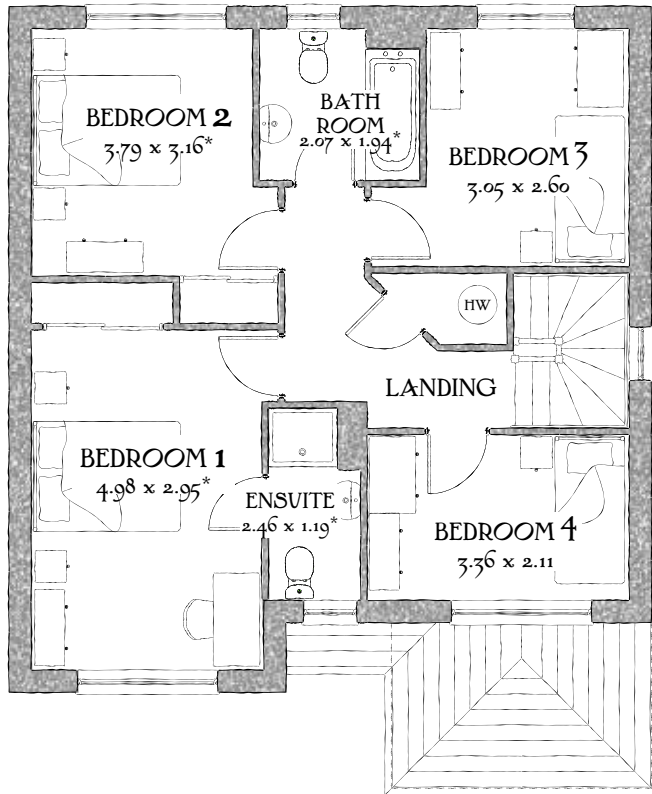

THE Windsor

1189 SQ FT - FOUR BEDROOM HOME

This home has extensive living space that excels at every turn, from the pleasing proportions of every room to the excellent use of space, to the luxurious finishing touches that complete this special home.

THE Windsor

1189 SQ FT -
FOUR BEDROOM HOME

Reflecting the inspiration of the Arts and Crafts movement and driven by the desire to preserve individuality and craftsmanship.

The New Heritage Collection by Redrow, welcomes everyone in and leaves no-one out.

FIRST FLOOR

Bedroom 1	16'4" x 9'8"	4.98 x 2.95 m*
EnSuite	8'1" x 3'11"	2.46 x 1.19 m*
Bedroom 2	12'5" x 10'5"	3.79 x 3.16 m*
Bedroom 3	10'0" x 8'6"	3.05 x 2.60 m
Bedroom 4	11'0" x 6'11"	3.36 x 2.11 m
Bathroom	6'9" x 6'4"	2.07 x 1.94 m*

GROUND FLOOR

Lounge	16'3" x 10'11"	4.94 x 3.33 m*
Kitchen/ Dining	18'11" x 10'4"	5.76 x 3.15 m*
Utility	6'7" x 6'0"	2.01 x 1.84 m
Cloaks	6'0" x 3'2"	1.84 x 0.96 m
Garage	18'1" x 9'1"	5.52 x 2.77 m*

KEY

Hob Oven Fridge/freezer Dishwasher space
 Washing machine space Tumble dryer space Optional wardrobe
 Hot Water Cylinder